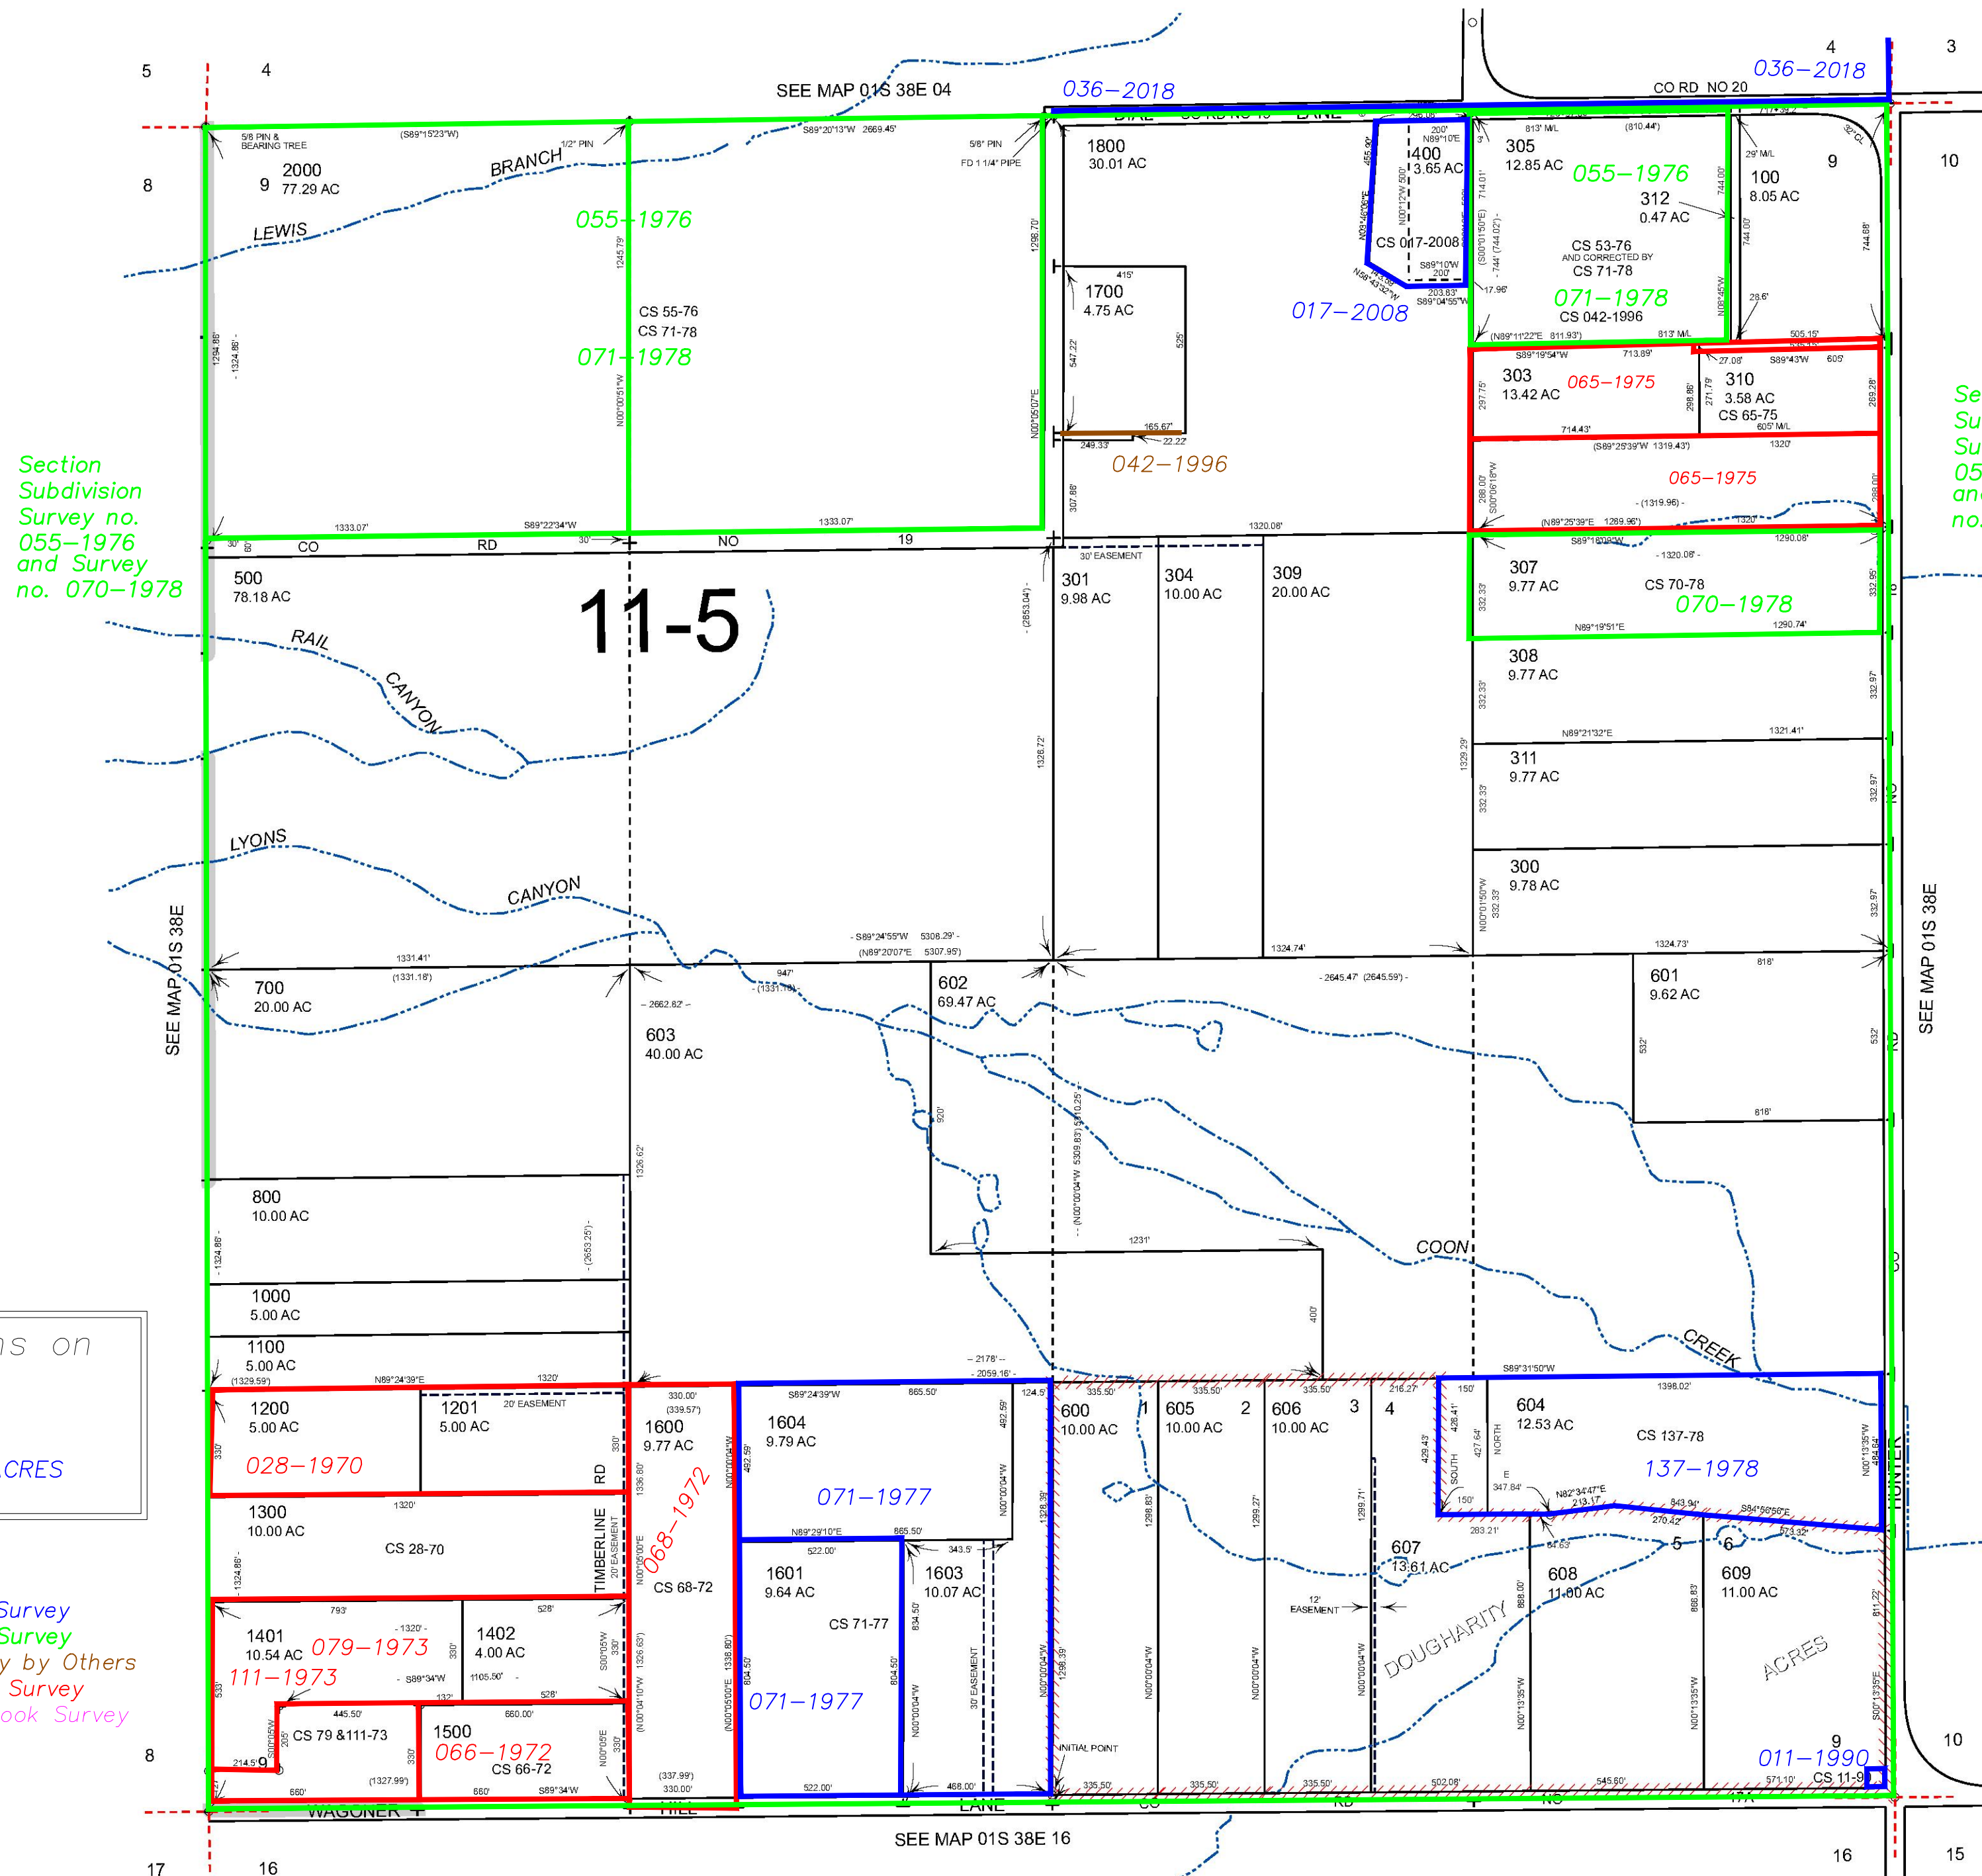

Cancelled
200
302
306
800M1
801
900
1400
1403
1602
1900

Section Subdivision Survey no. 055-1976 and Survey no. 070-1978

Section Subdivision Survey no. 055-1976 and Survey no. 070-1978

Subdivisions on this page
DOUGHARTY ACRES

- BGB Survey
- APA Survey
- Survey by Others
- Voelz Survey
- Old Book Survey