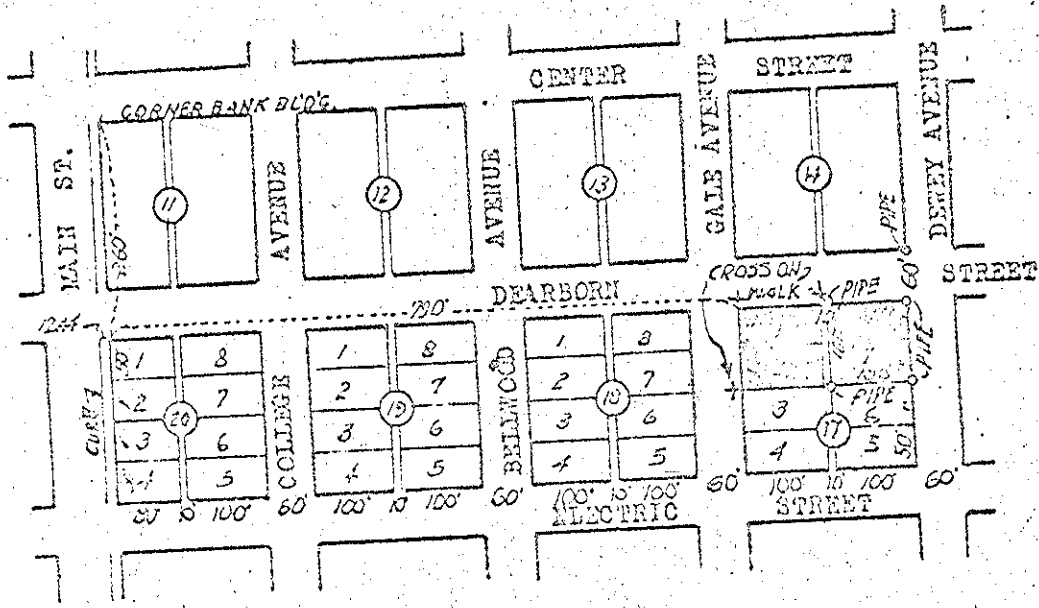

34

SURVEY

BE OR

LOTS 1-2-7-8, BLOCK 17, ORIGINAL UNION  
UNION, OREGON.

FOR

MYRTLE CLINE & WALTER J. WALDIE

JULY 31, 1953.

SCALE 1"=200'