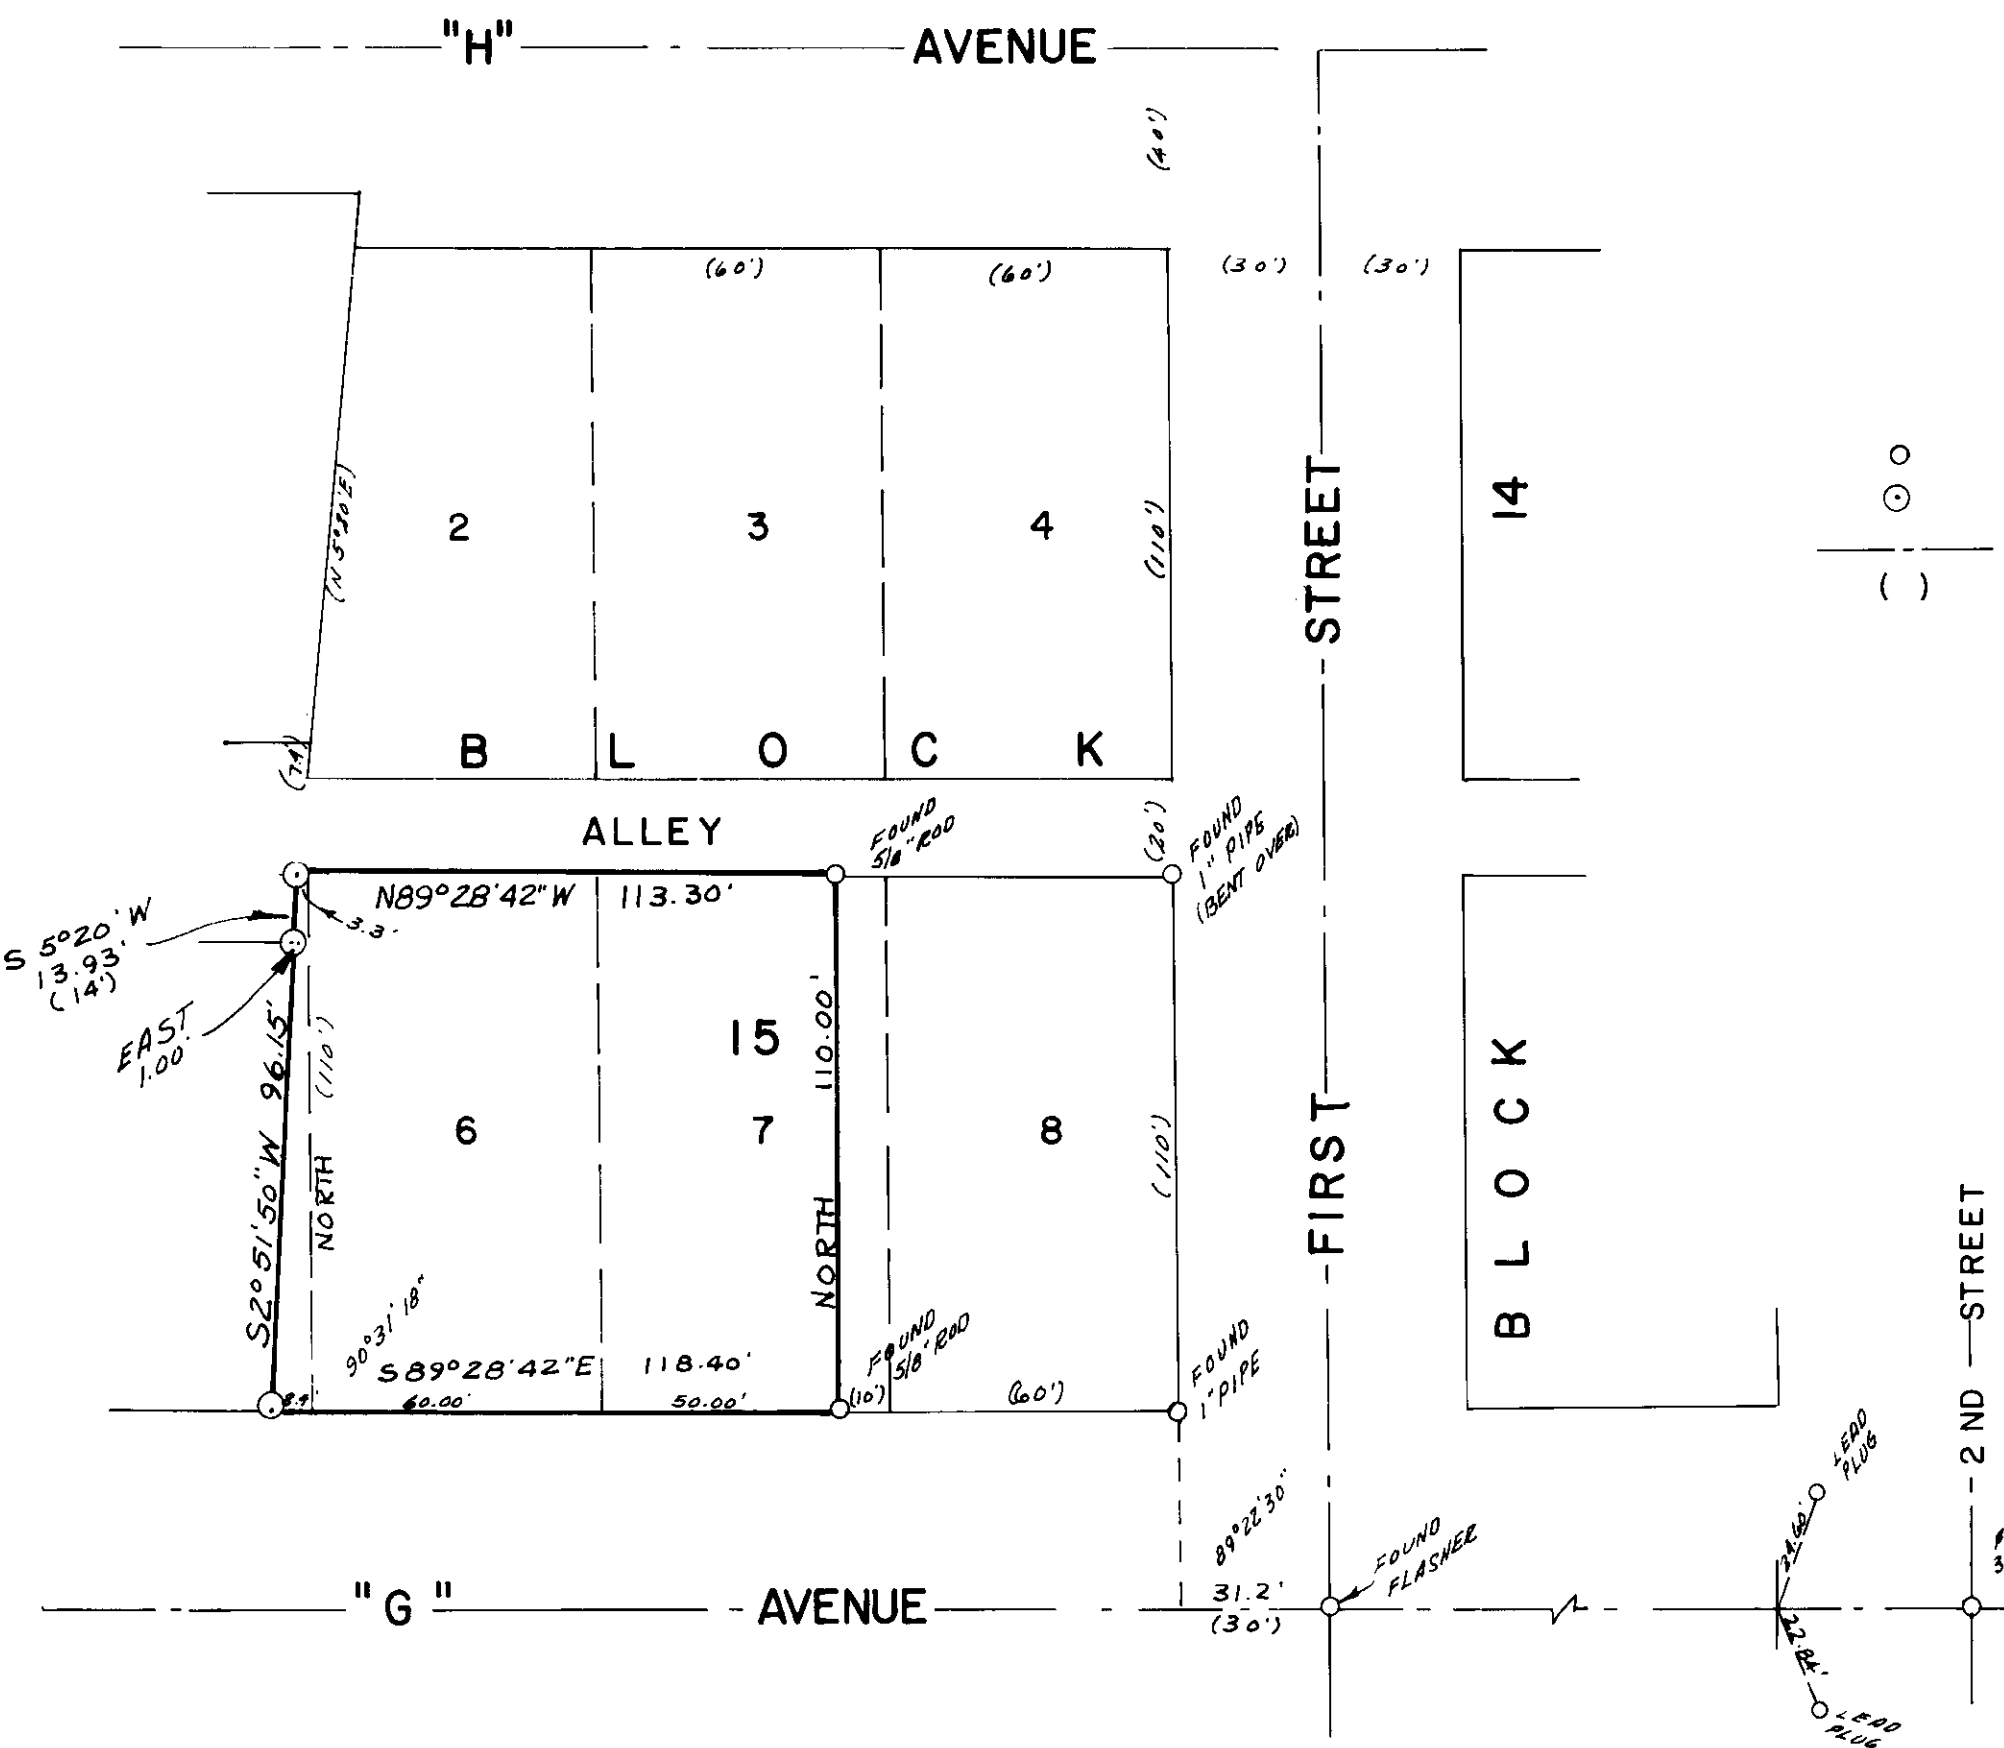

PLAT
of survey for
HERMAN BOUCHER
408 FIRST STREET
LA GRANDE, OREGON
LOCATED IN LOTS 5,6&7 OF BLOCK 15 OF ARNOLD & DRAYS ADDITION TO LA GRANDE, OREGON

BASIS OF BEARINGS
BASED ON W LINE
LOT 6 BLK 15
BEING NORTH

LEGEND
SCALE 1" = 40'
○ Found monuments as indicated.
⊙ Set 5/8" X 30" steel rods.
--- Center line of streets.
() Data of record.

REGISTERED
PROFESSIONAL
LAND SURVEYOR
James G. Voelz
OREGON
MAY 4, 1956
JAMES G. VOELZ
381