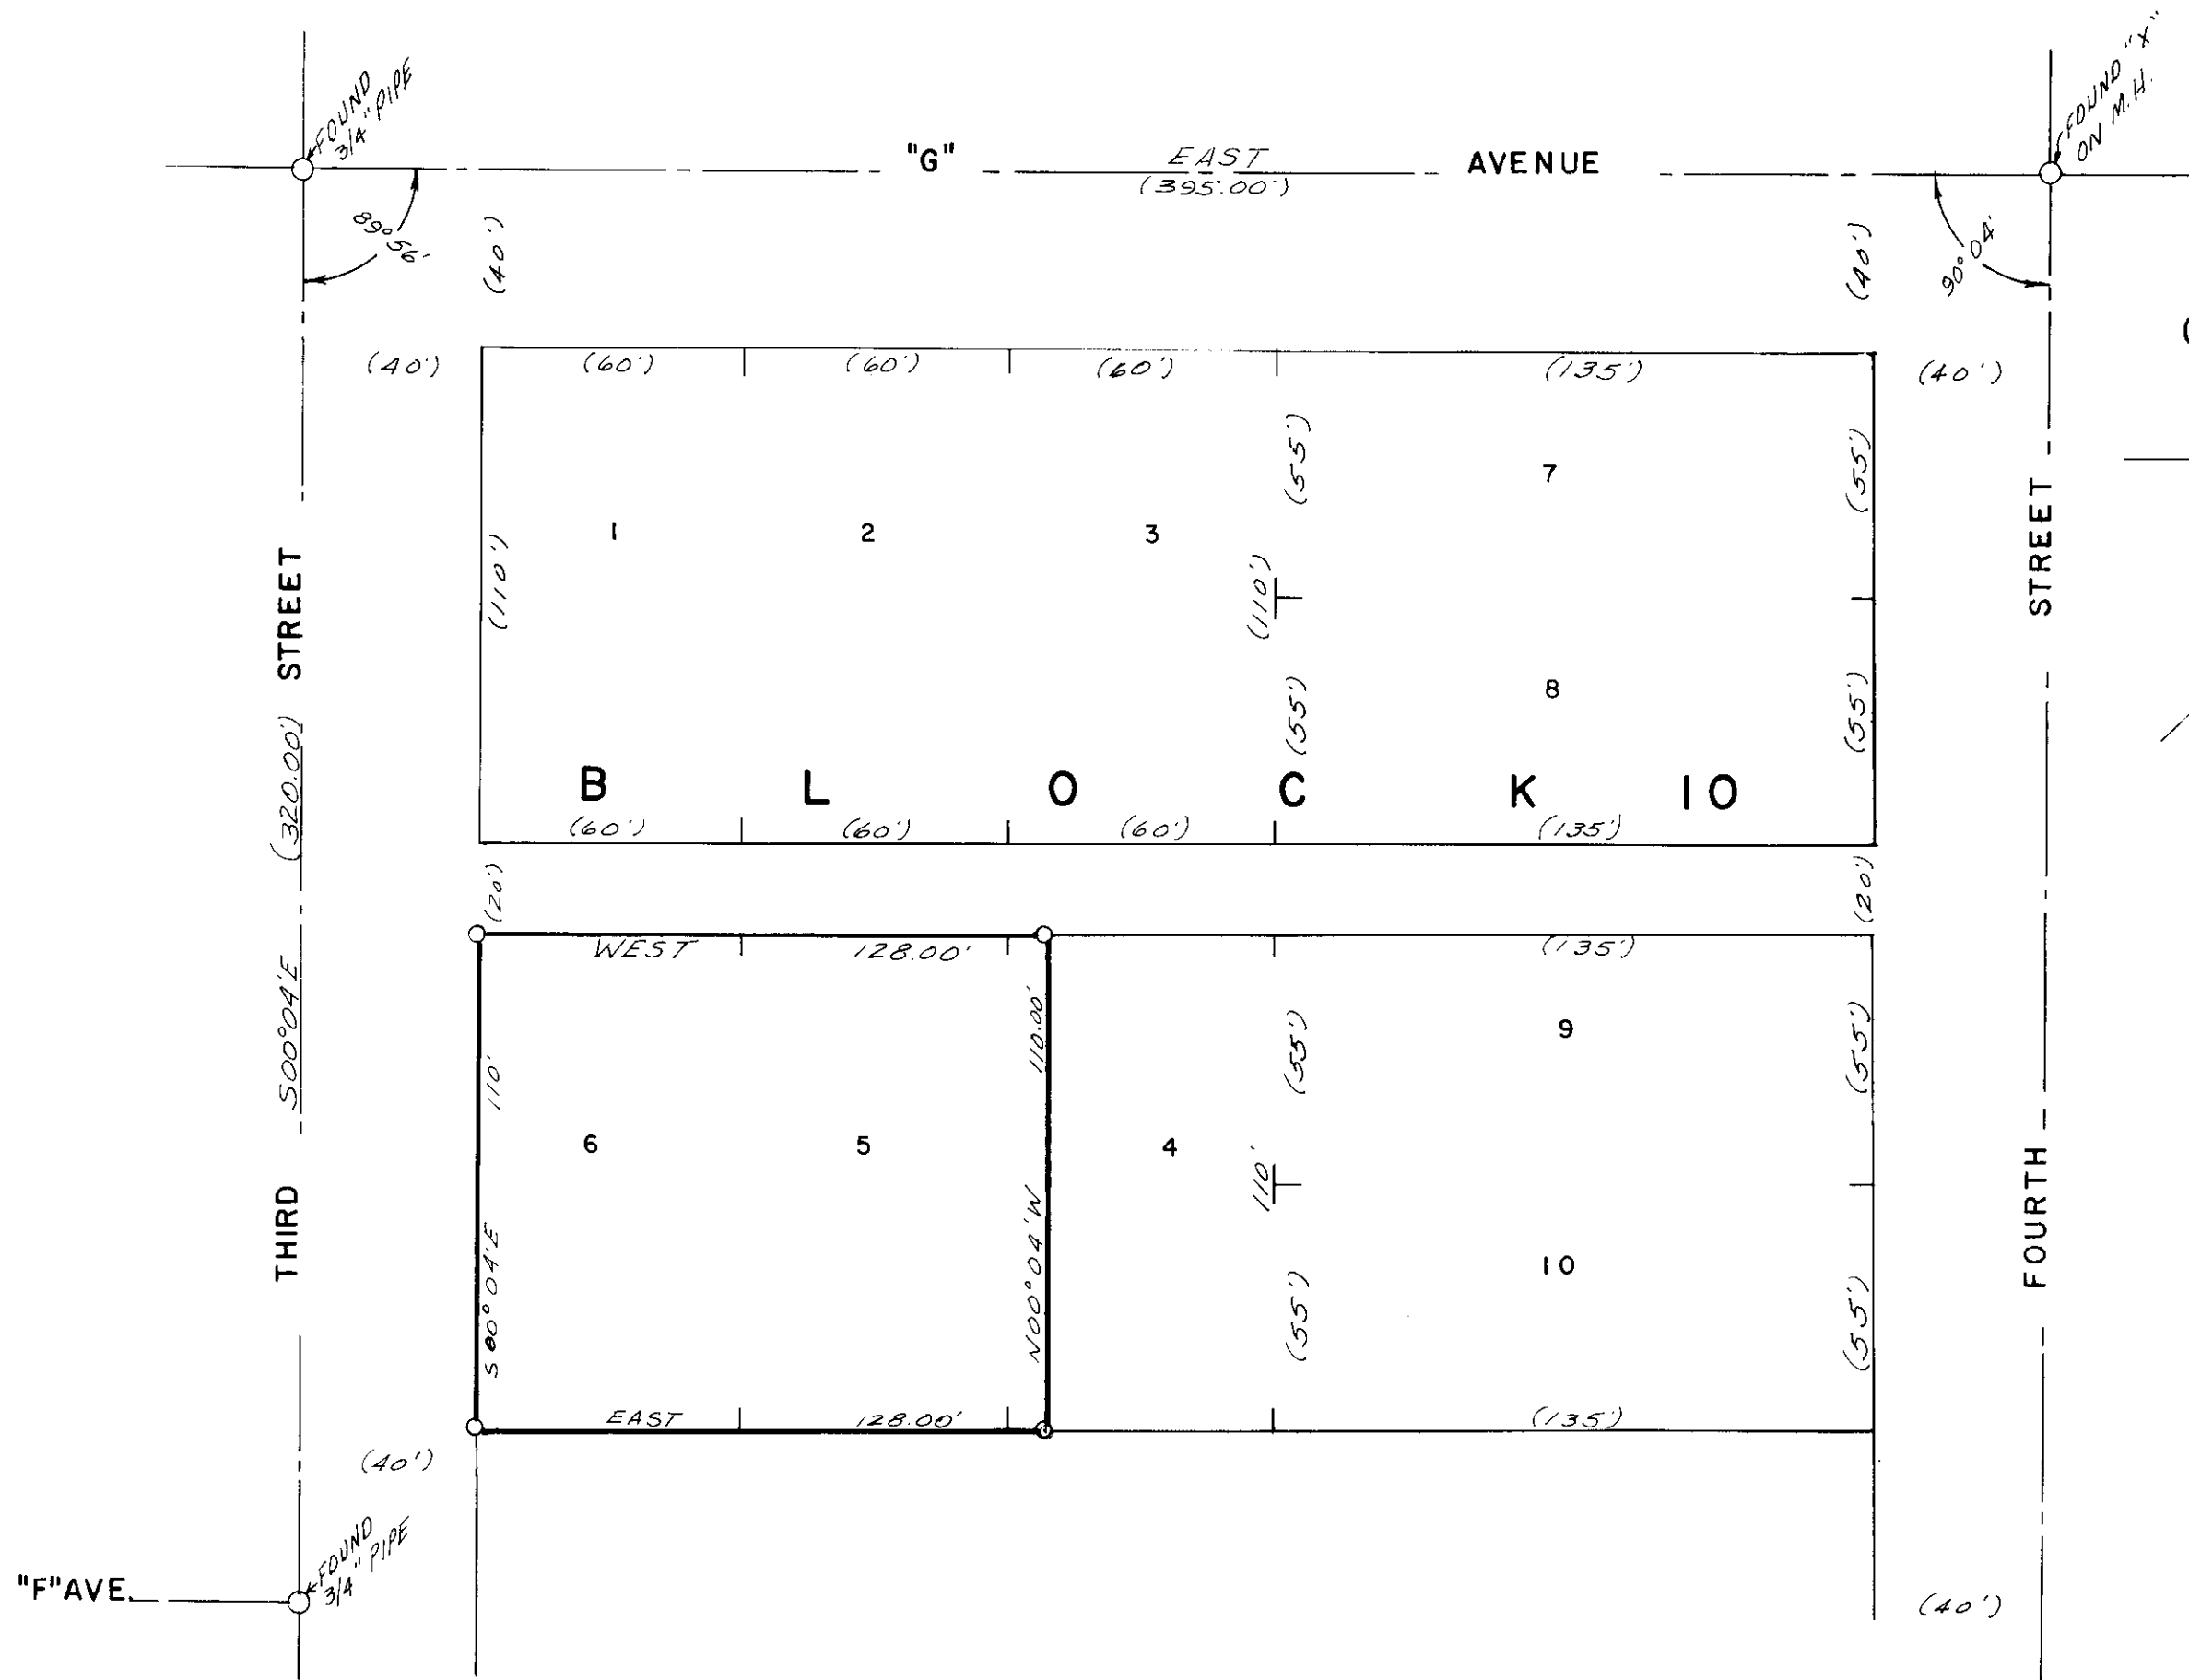

PLAT
of survey of

FRANCES M. TOWLEY LOTS

UNION, OREGON

MAY 8, 1973

Located in ARNOLD'S & DRAYS ADDN.

to

La Grande, Oregon

LEGEND

SCALE 1" = 40'

- () Data of record
- Found monuments as indicated
- Set 5/8" X 30" steel rods
- Center line of streets