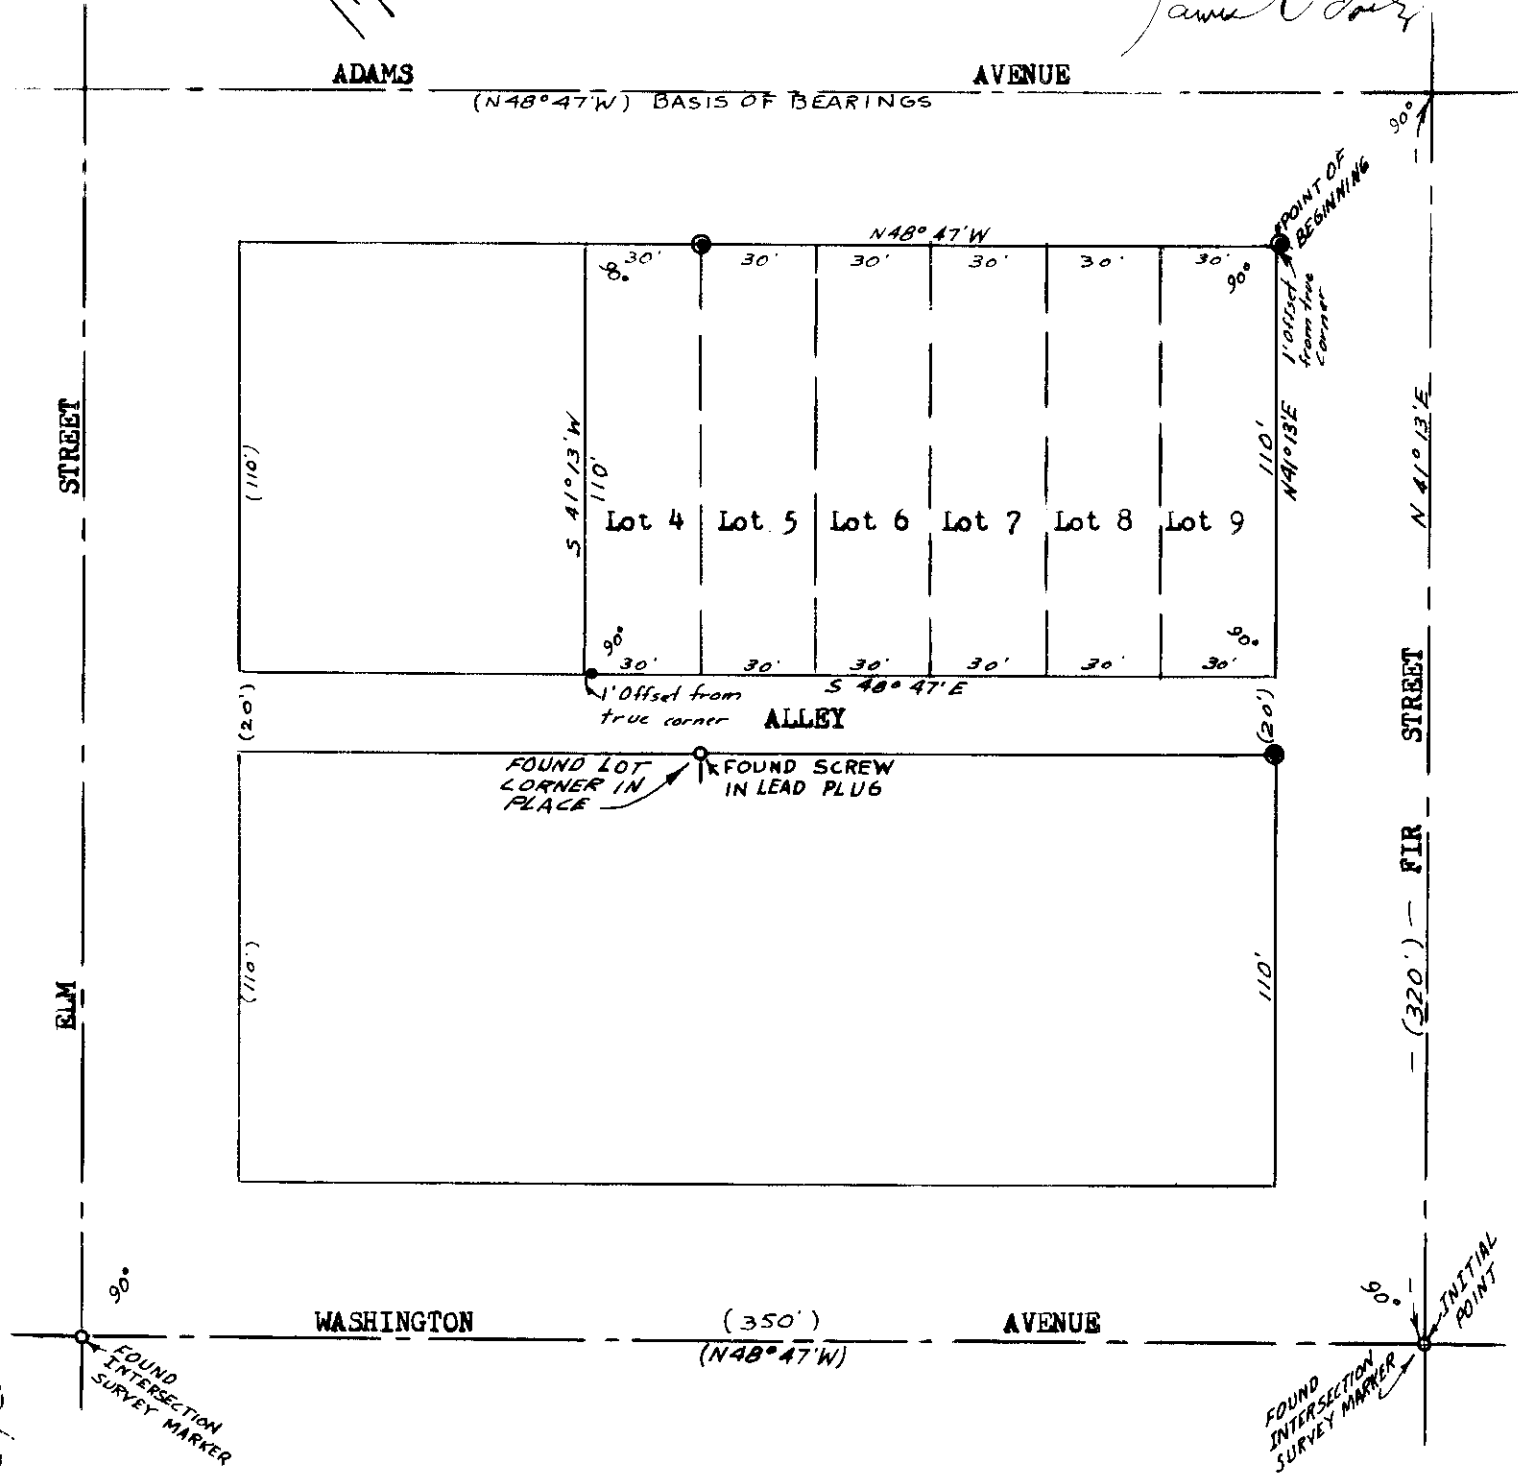

FIRST NATIONAL BANK
of Oregon
La Grande Branch
La Grande, Oregon

November 12, 1971
Scale: 1" = 50'
() Data of Record
• Set 5/8" x 30" steel Rod
● Set screw in lead plug
○ Found Monuments as indicated
--- Street center line

Block 107 CHAPLIN'S ADDN.

James W. Day

101-1/2-