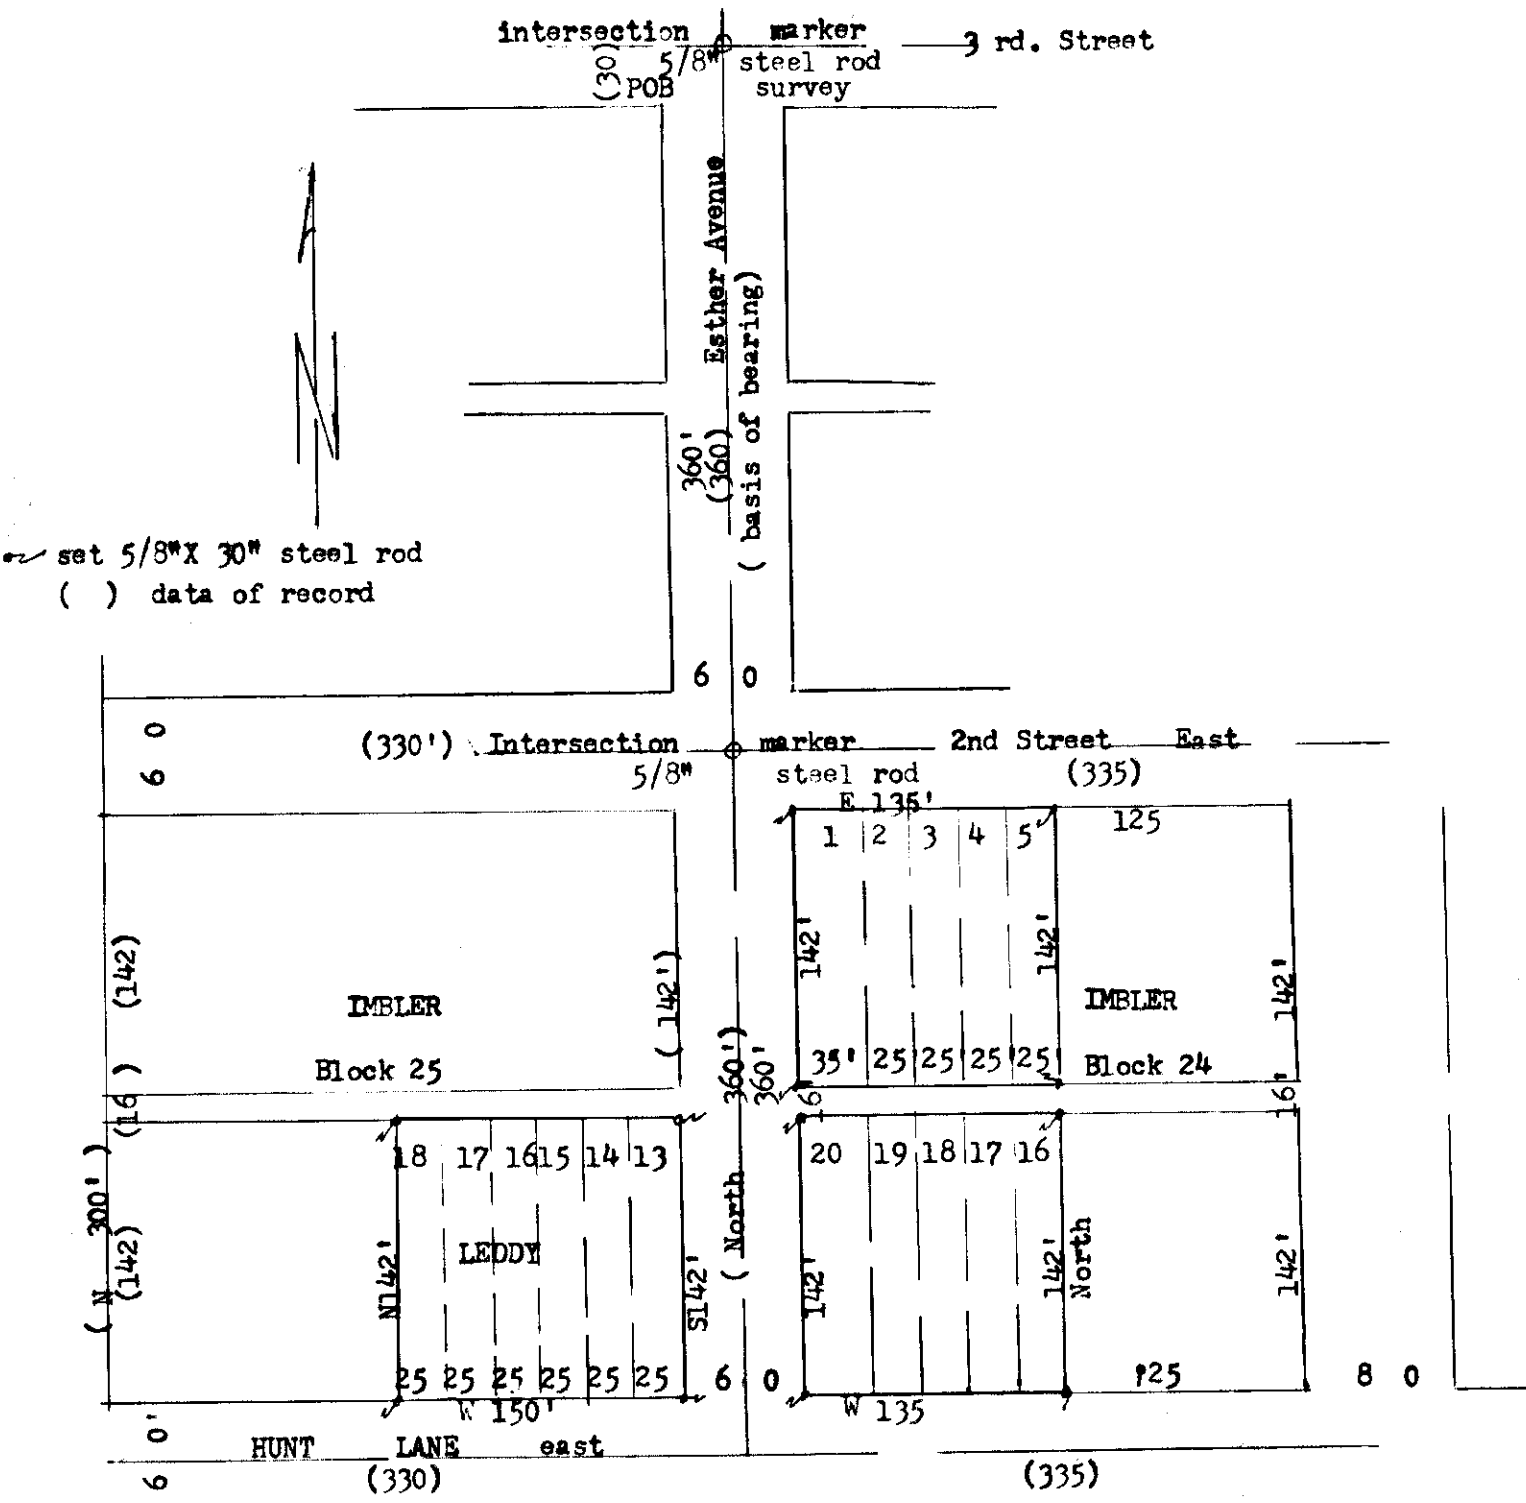

John Leddy &  
Imbler, Oregon

March 20, 1972

Scale 1" = 100'

41 -  
39-1972