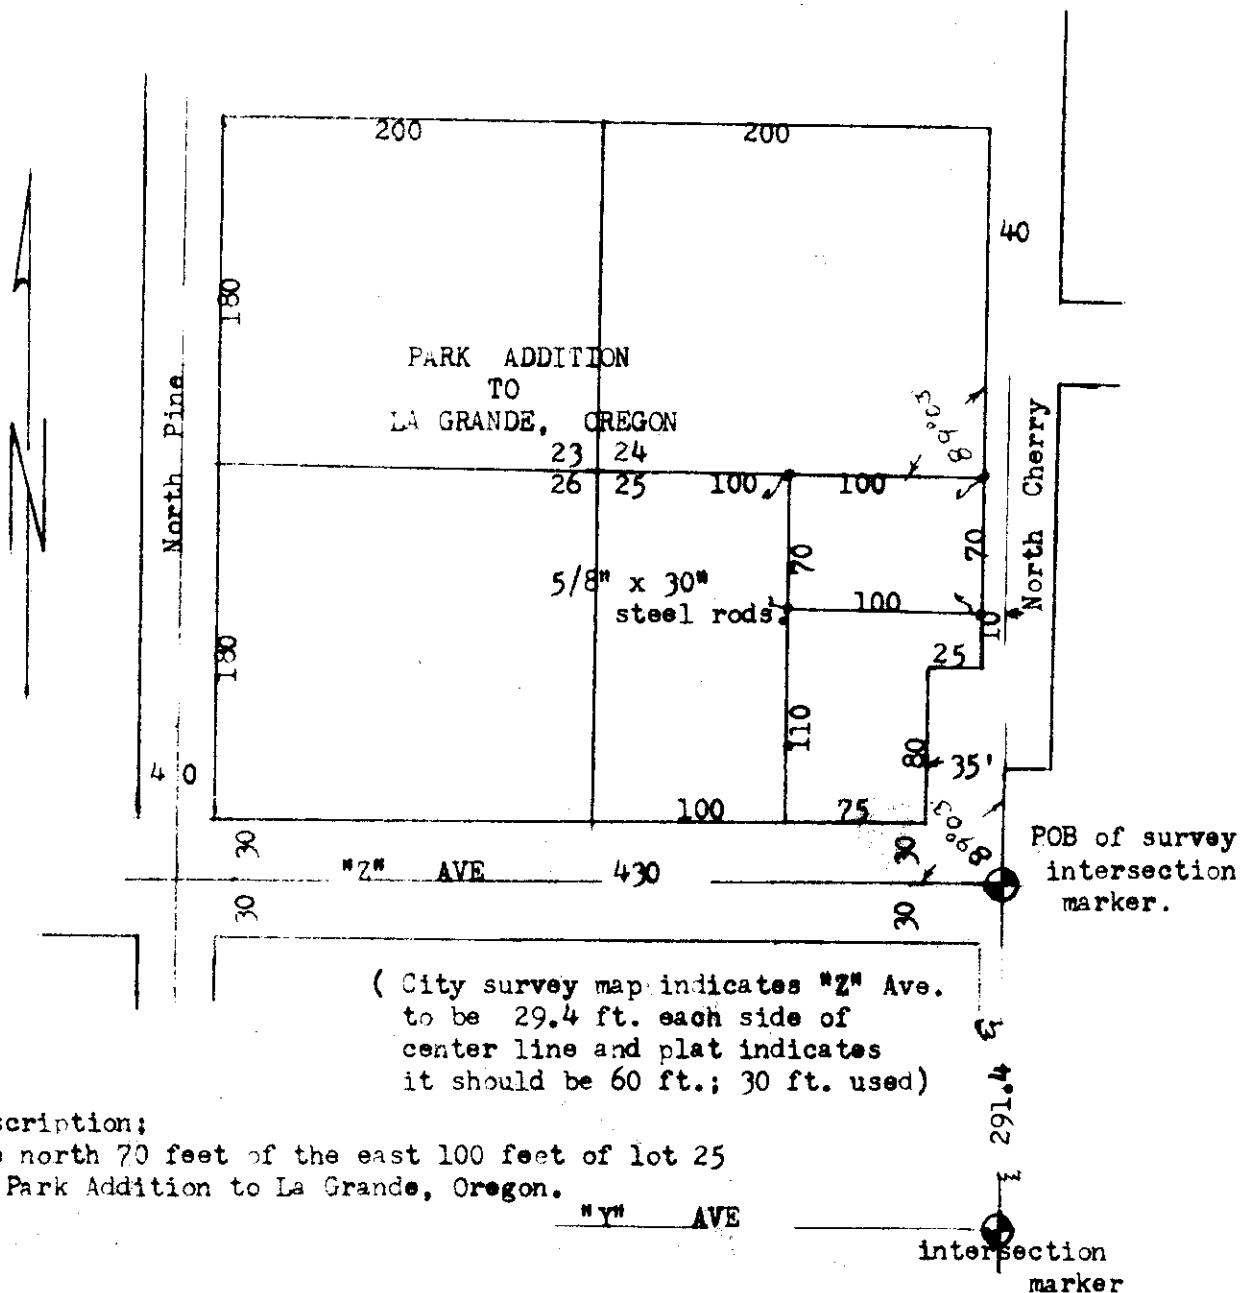

Lester Realty  
909 Main  
La Grande, Oregon

Nov. 27, 1971

description:

The north 70 feet of the east 100 feet of lot 25  
of Park Addition to La Grande, Oregon.

REGISTERED  
OREGON  
LAND SURVEYOR

*James G. Voelz*

MAY 4, 1956  
JAMES G. VOELZ  
381

82-1971  
82-71

new