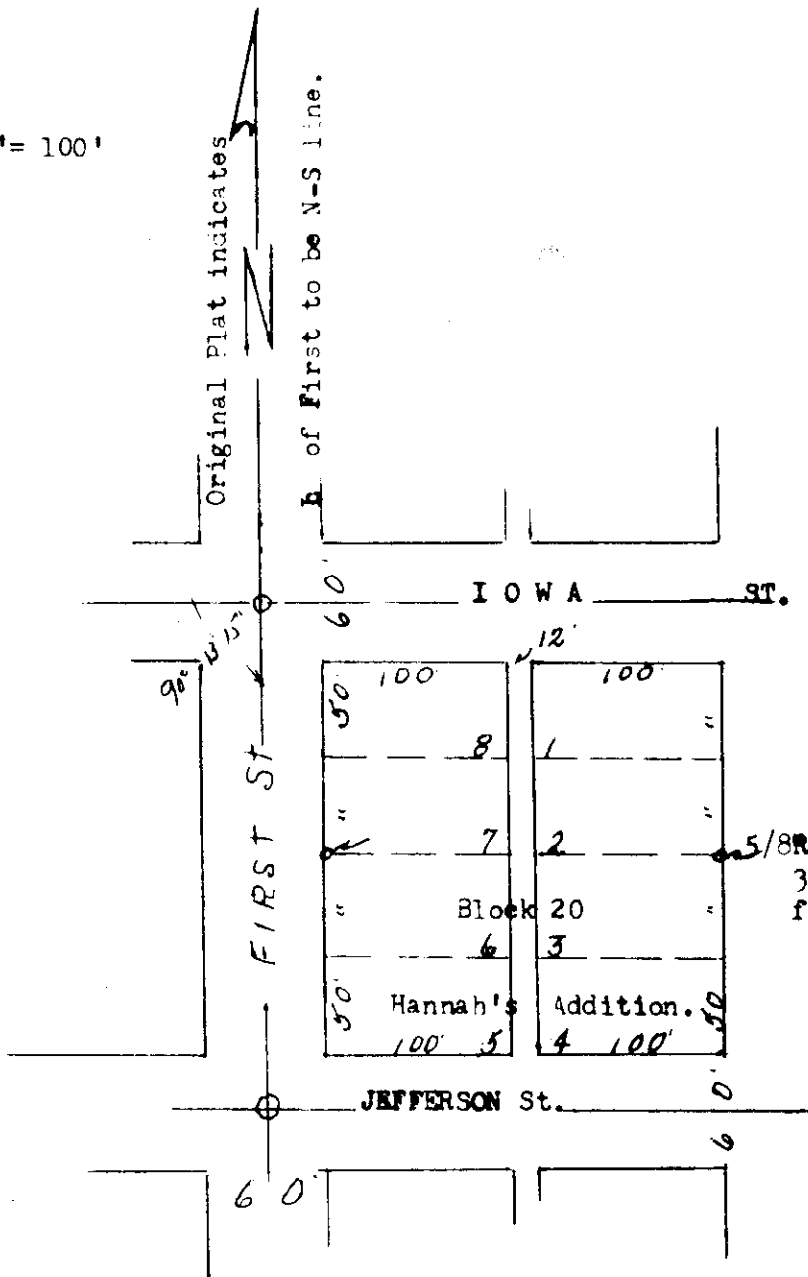

Donald P. Orr.  
Union, Oregon

Sept 16, 1971

Scale 1" = 100'

REGISTERED  
OREGON  
LAND SURVEYOR  
*James G. Voelz*  
MAY 4, 1968  
JAMES G. VOELZ  
381

17-29 6/1/1971