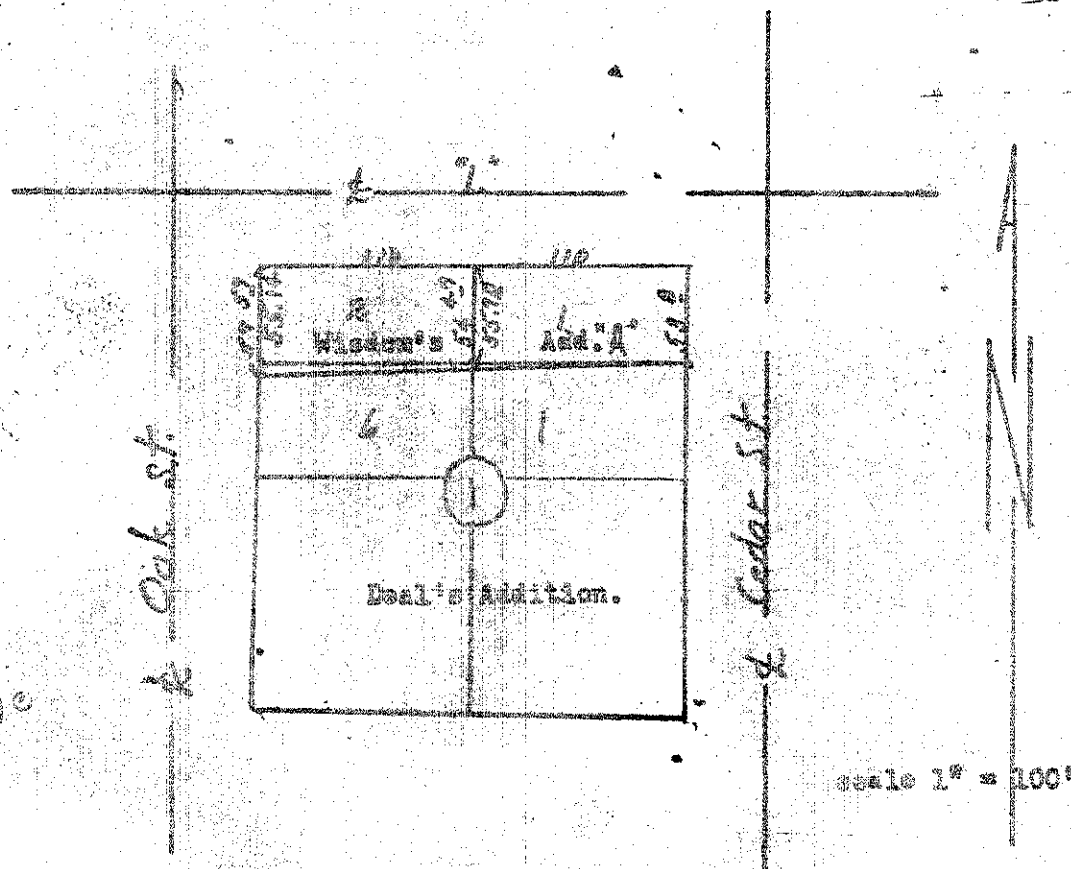

72-70

C. House

Richard Hermens .  
506- L Ave.  
La Grande, Oregon

Sept 14, 1970

3' 38" AC  
100  
101

**Description:**  
All of Lots 1 and 2 of Block "A" of Wisdom's Addition, to LaGrande, Oregon.  
**ALSO:**

Beginning at the southeast corner of Lot 1 of Block "A" of Wisdom's Addition to La Grande, Oregon;  
Thence southwesterly to a point which is 2.43 feet south of southwest corner of Lot 2 Block "A" of Wisdom's Addition to La Grande. Said point also being the northwest corner of Lot 6 of Block 1 of Deal's Addition to La Grande, Oregon.  
Thence north 2.43 feet to the southwest corner of Lot 2 of Block A of Wisdom's Addition to La Grande.  
Thence easterly to point of beginning.