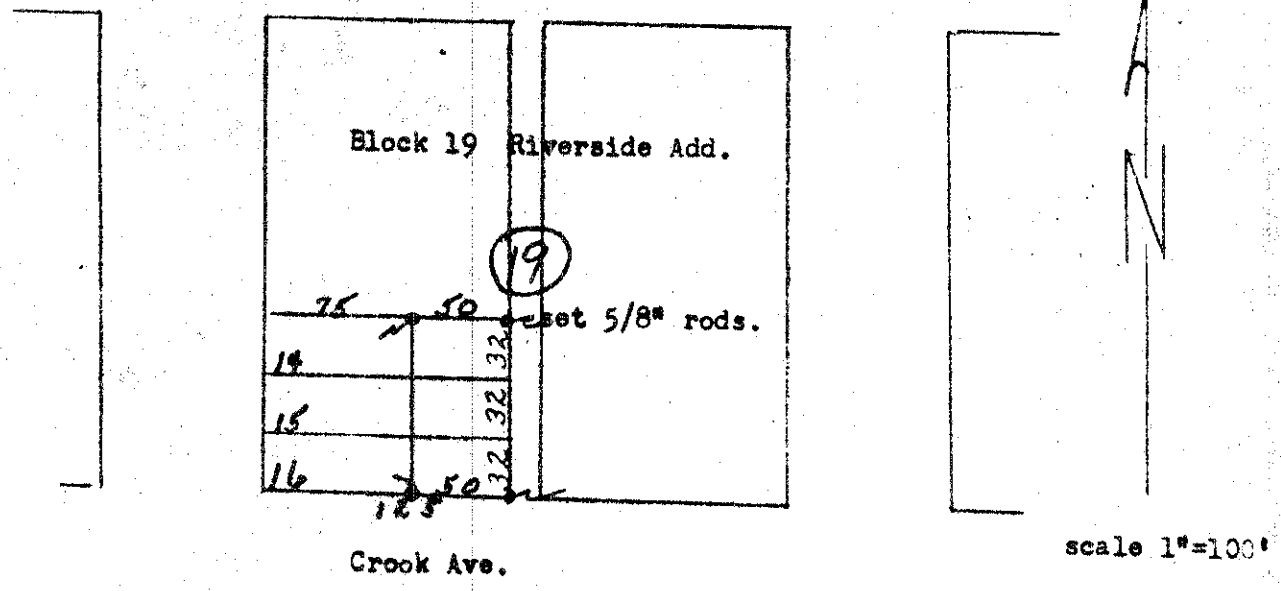

70-70

Bruce Ausmus
701 Crook Ave.
La Grande, Oregon

Oct. 28, 1970

Description:
The east 50 feet of lots 14, 15 and 16 of Block 19 of Riverside Addition
to LaGrande, Oregon.

3S 386AA
6300

REGISTERED
OREGON
LAND SURVEYOR