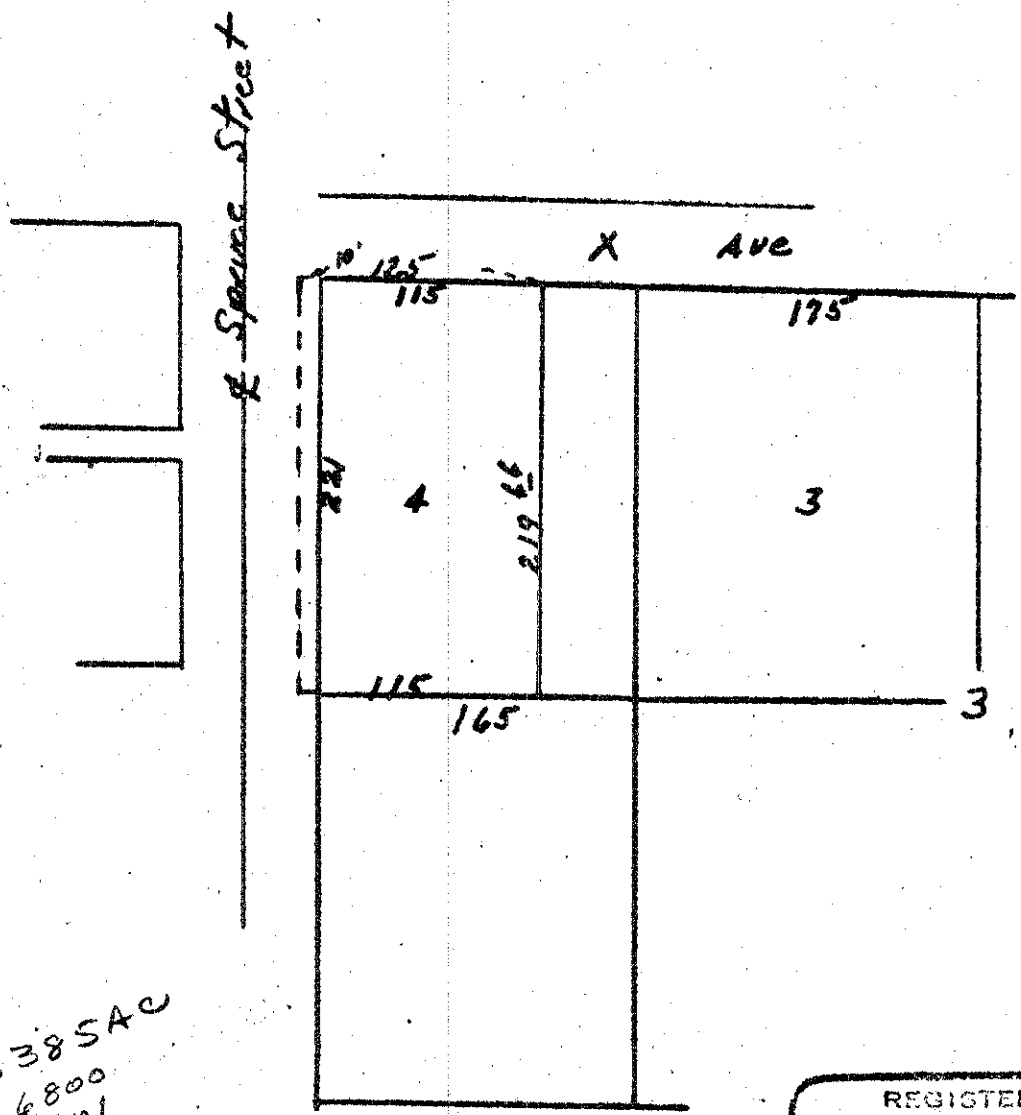

68-70

Forest Richey
2502 First St.
La Grande, Oregon

May 22, 1969

Description;
The west 125 feet of Lot 4 of Block 3 of Pleasant Home
Addition to La Grande, Oregon.
Except the west 10 feet for street purpose.

38385AC
6800
6801

REGISTERED
OREGON
LAND SURVEYOR

James G. Voelzi

MAY 4, 1956
JAMES G. VOELZI
381

68-70