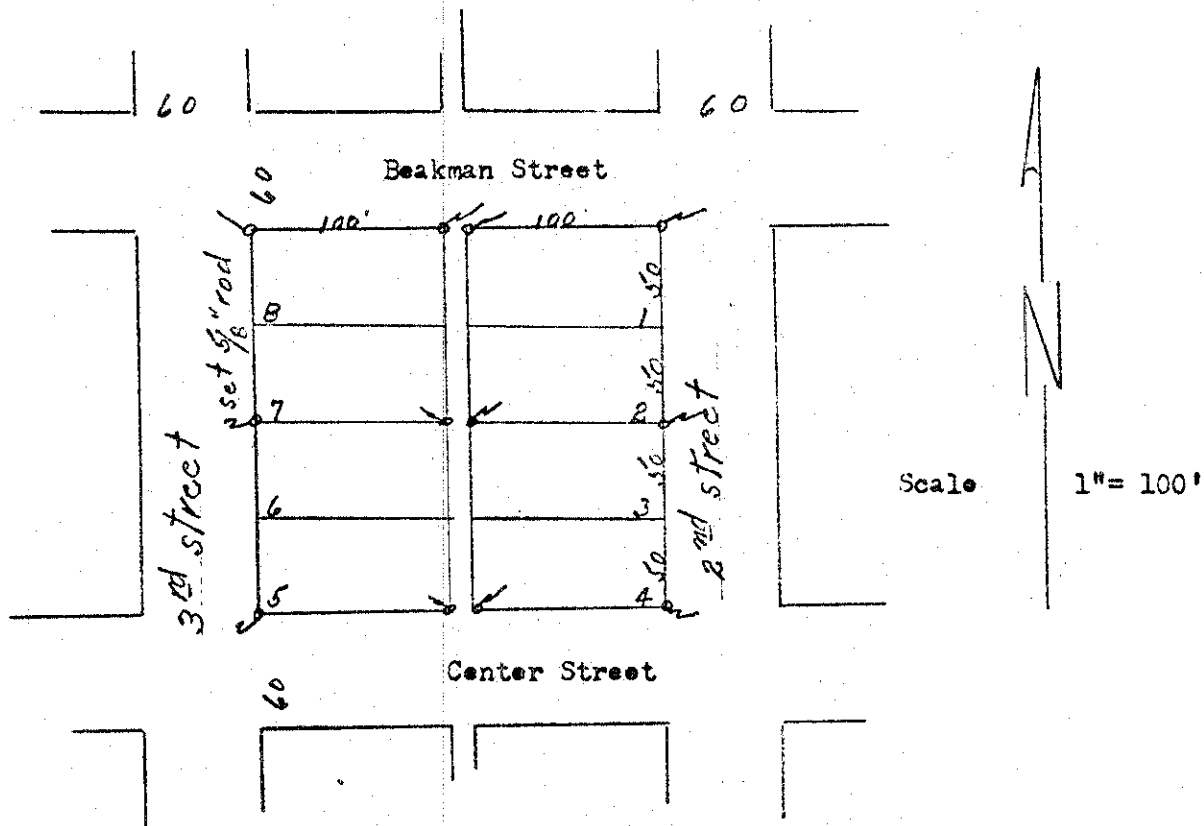

A6-70

Ed Volker
Cove, Oregon

March 30, 1970

Description;

Block 8 of West Union Addition to Union, Oregon.

201988
3700
3600
3601

REGISTERED
OREGON
 LAND SURVEYOR
James G. Voelz
 MAY 4, 1953
 JAMES G. VOELZ
 331