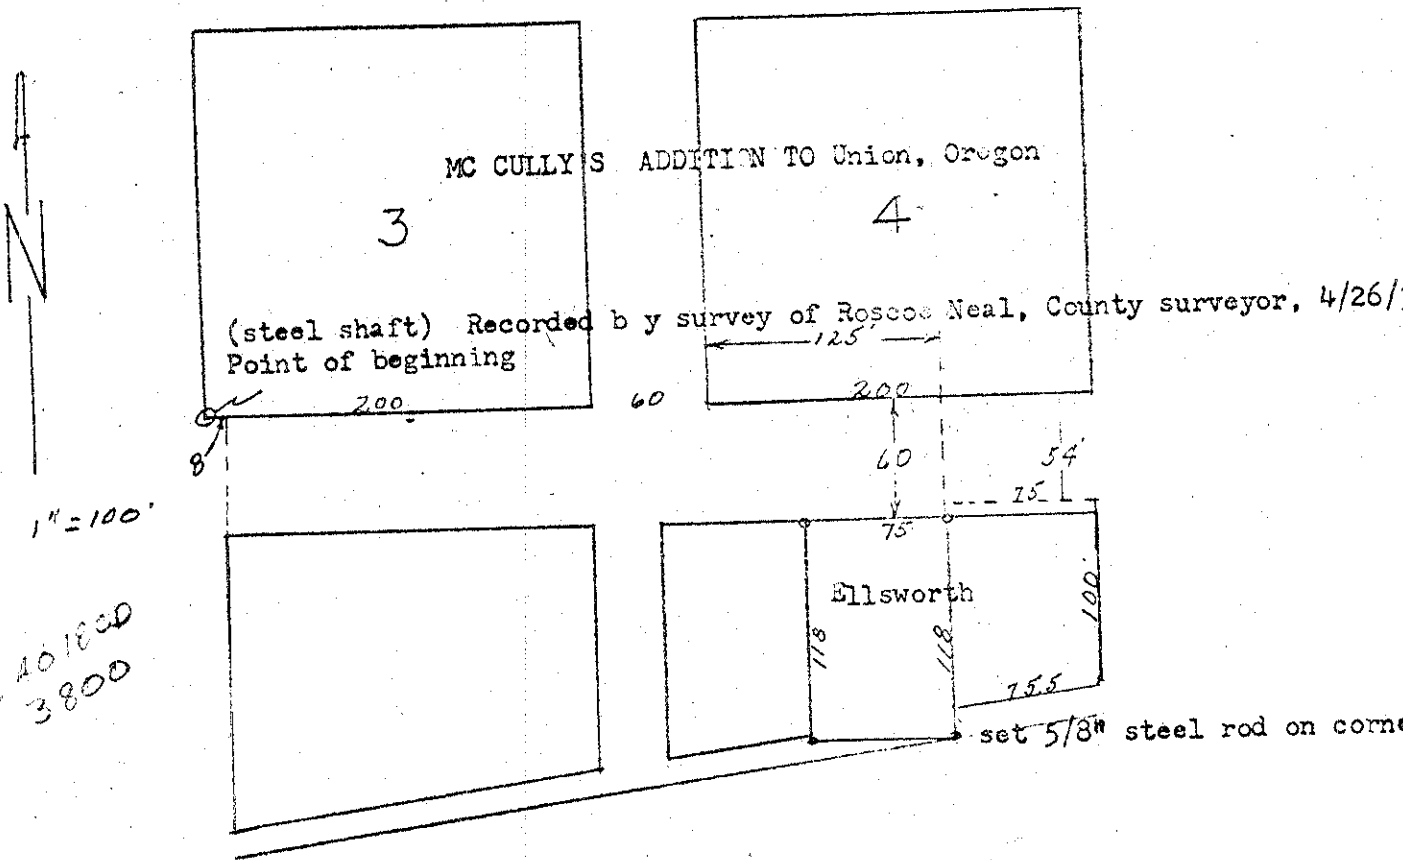

C.H.

45-70

V.S. Ellsworth
244 E. Ash
Union, Oregon

July 24, 1970

Description:
Beginning at a point 125 feet east and 60 feet south of southwest corner of Block 4 of Mc Cully's Addition to Union, Oregon.
thence west 75 feet;
thence south 118 feet;
thence east 75 feet; (legal description reads a little north of east with out bearing given)
thence north 118 feet more or less to point of beginning.