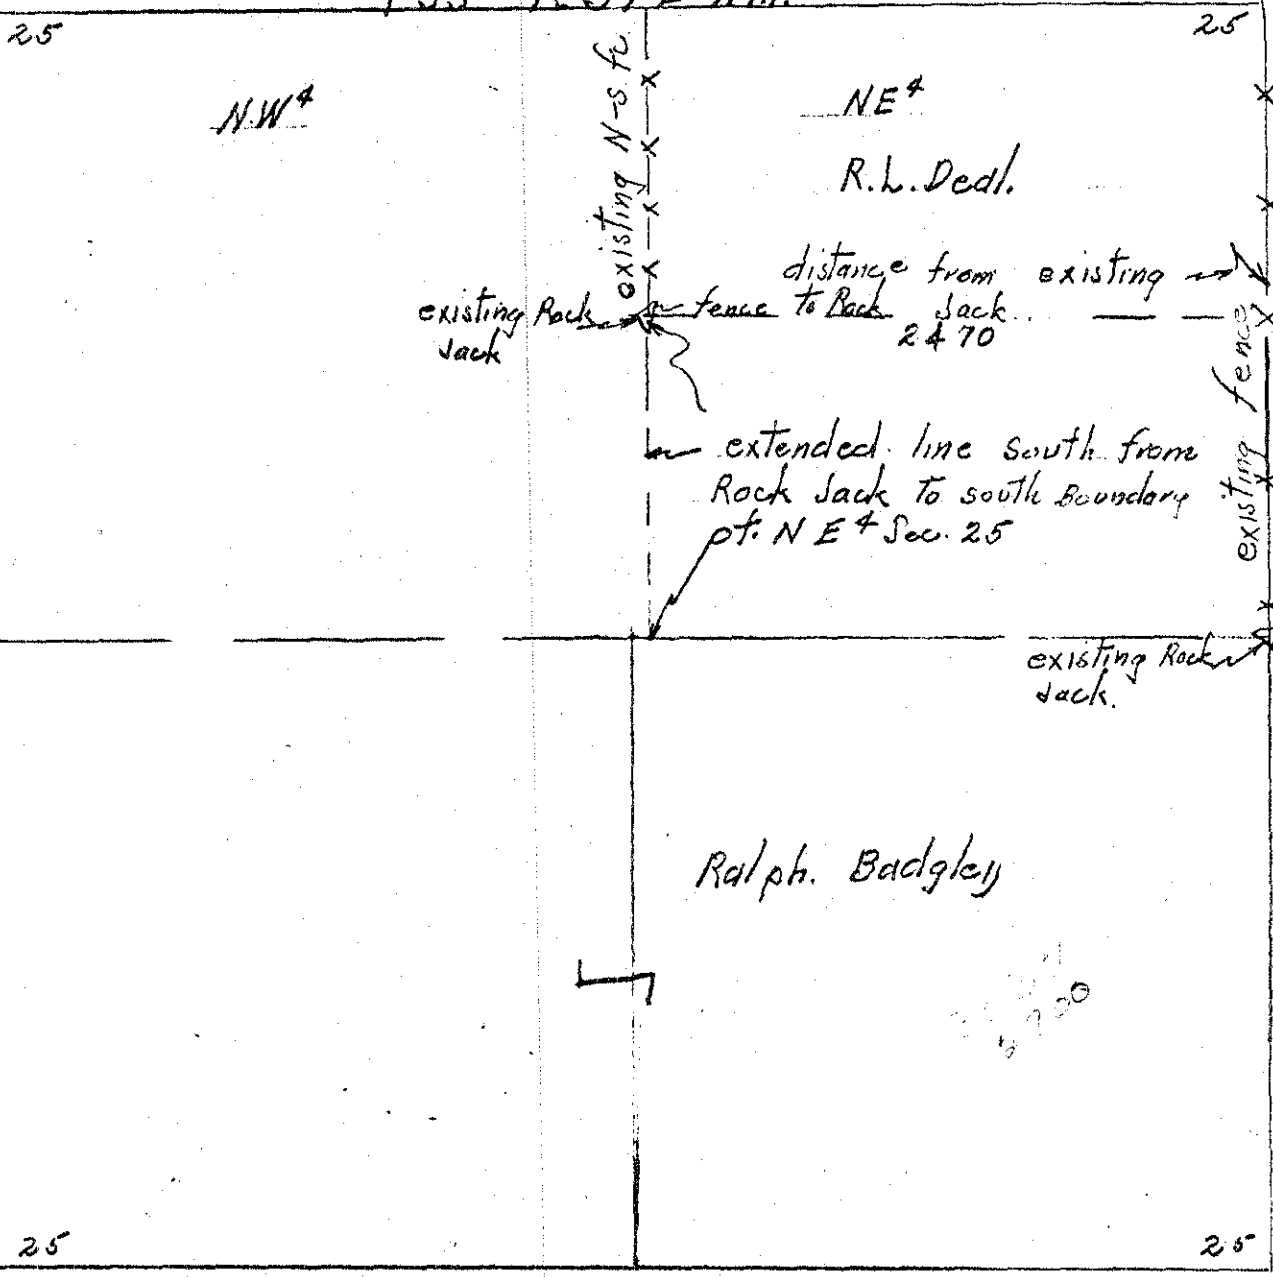

C.H.

4/1-70

Ralph Badgley
1201 - 10 th. St.
La Grande, Oregon

June 26, 1970

T.3.S R.37 E W.M.

REGISTERED
OREGON
LAND SURVEYOR

James G. Voelz

MAY 4, 1938
JAMES G. VOELZ
381

N
Scale 1" = 880'

4/1-70