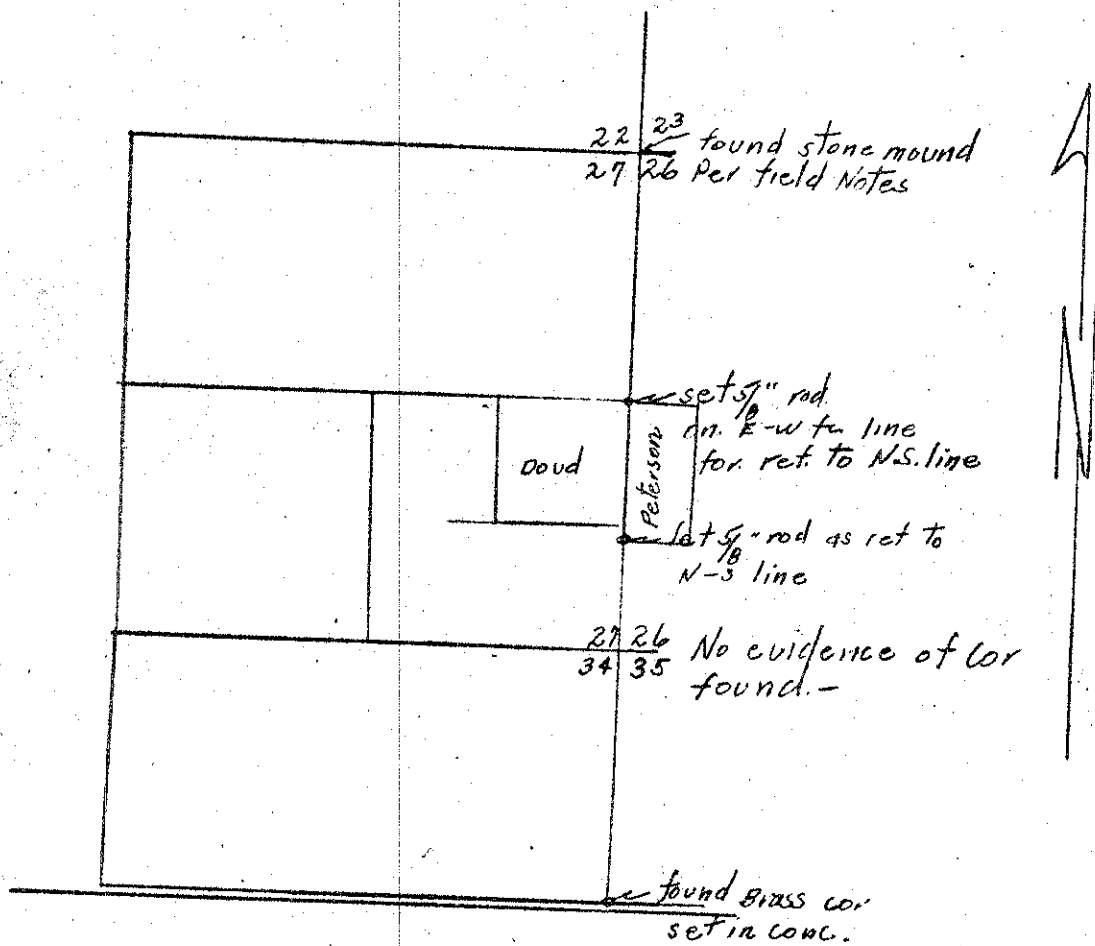

3-10

Archie Doud
Summerville, Oregon

Sept 24 and 25, 1969

IN 38
7500

REGISTERED
OREGON
LAND SURVEYOR

James G. Volitz

MAY 4, 1959
JAMES G. VOLITZ
331