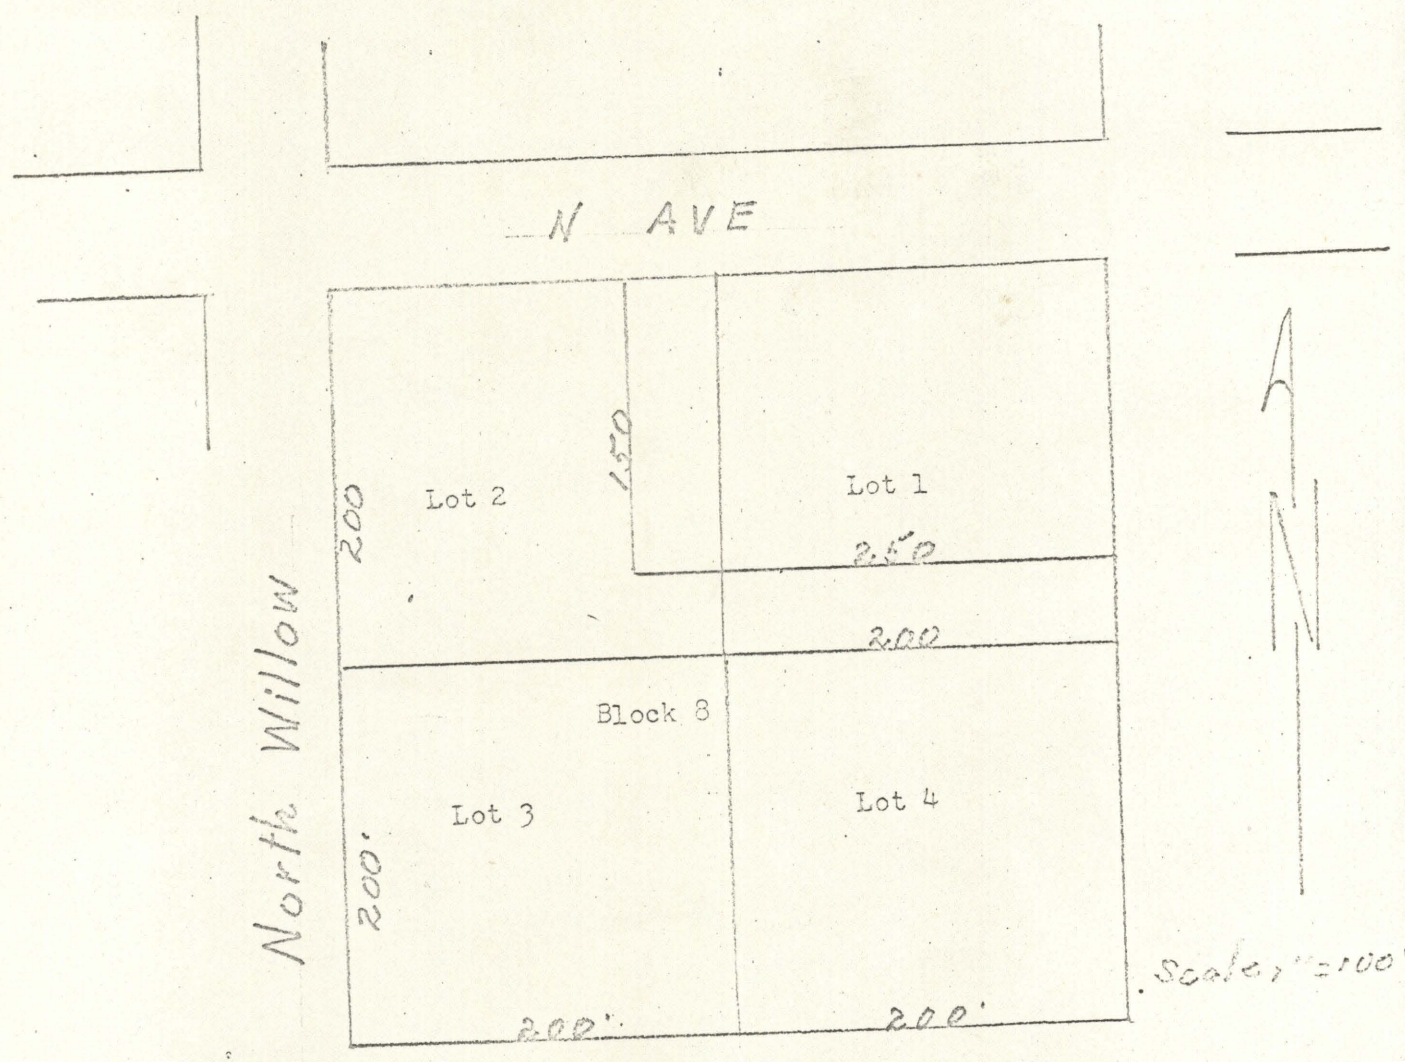

58-69

C. House

Chetley Hire
P.O. Box 442
La Grande, Oregon

November 24, 1969

Description:
The north 150 feet of Lot 1 and the east 50 feet of the north 150 feet of lot 2 of Block 8 of Honan's Addition to La Grande, Oregon.