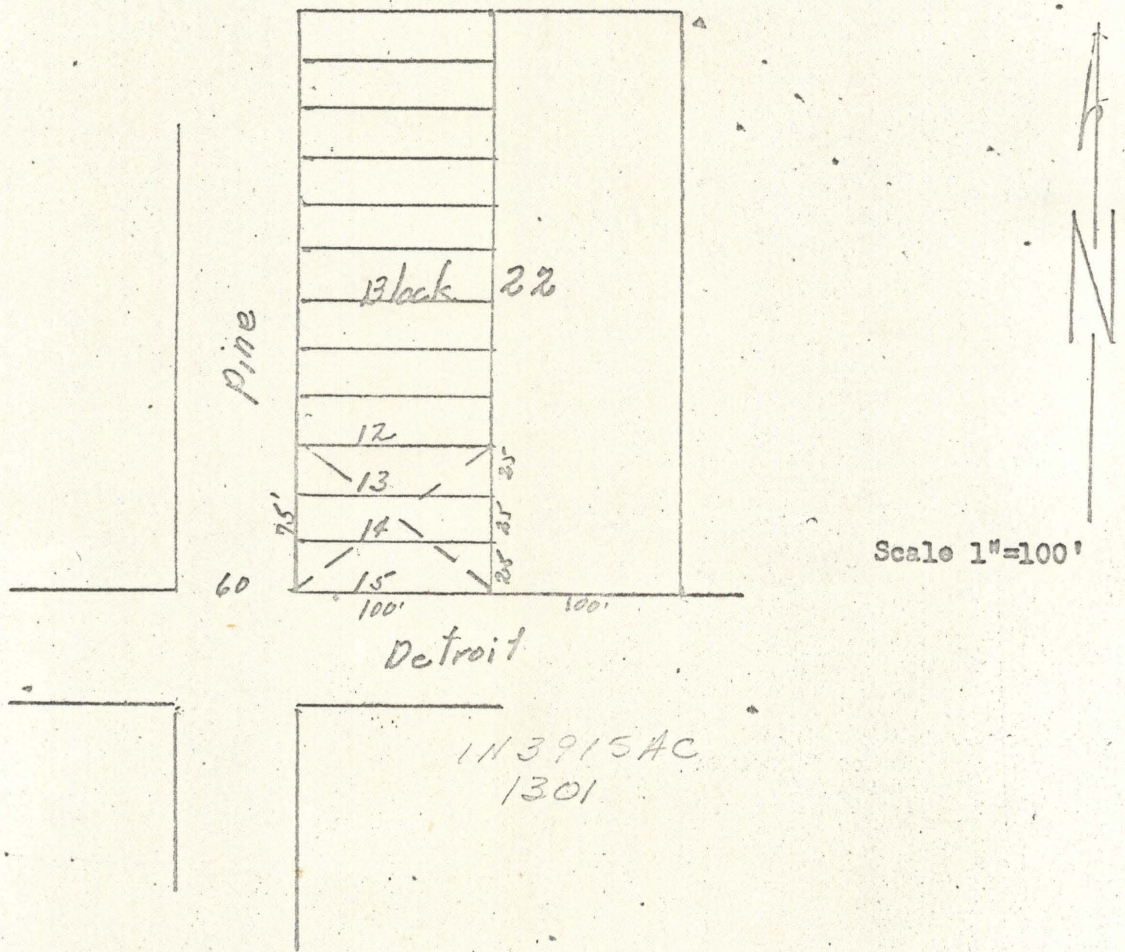

32-69

C.H.

George W. Thamer
P.O. Box 437
Elgin, Oregon

Sept 28, 1968

Description; Lots 13,14, and 15 of Block 22 of Hindman's Addition to Elgin, Oregon.

REGISTERED
OREGON
LAND SURVEYOR

James G. Voelz

MAY 4, 1956
JAMES G. VOELZ
381