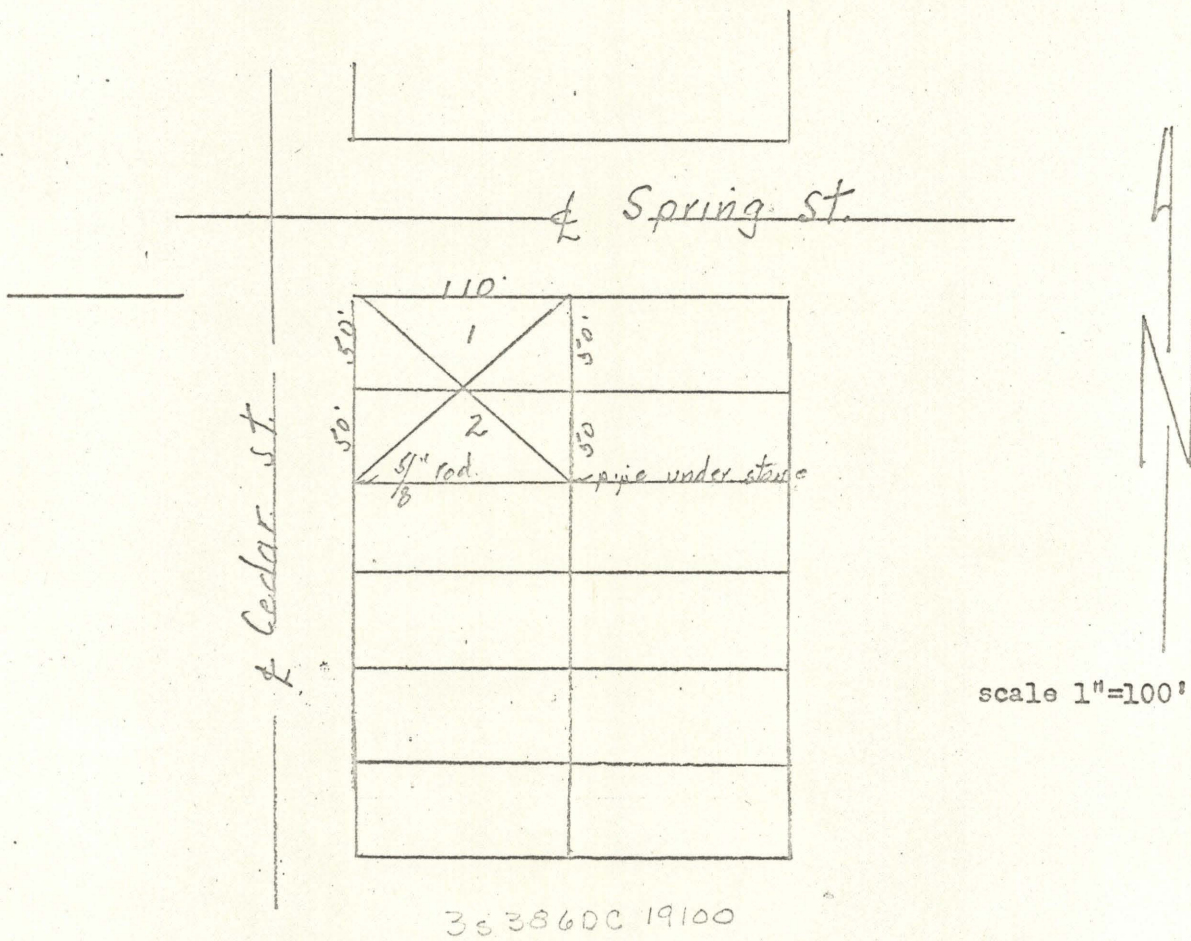

31-69

C. H.

Burt Mc Connell
602 Spring Ave.
La Grande, Oregon

Sept. 24, 1968

Description: Lots one and two of Block 3 of Romig's Addition
to La Grande, Oregon

36386DC 19100

REGISTERED
OREGON
LAND SURVEYOR

James G. Voelz

MAY 4, 1956
JAMES G. VOELZ
391

31-69

31-69