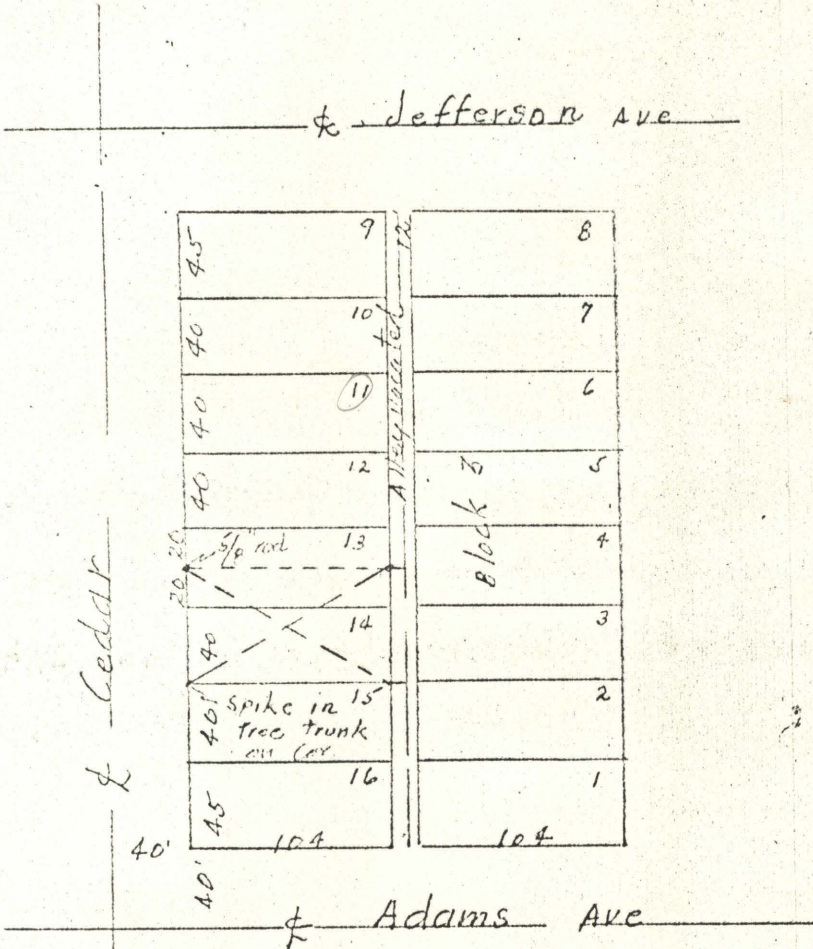

69-51

2

Church of God
2005 Cedar St.
La Grande, Oregon

July 28, 1968

Scale 1" = 100'

Description; South $\frac{1}{2}$ of Lot 13 and Lot 14 of Block 3 of Grandy's Second Addition to La Grande, Oregon.

3 3860B 9500