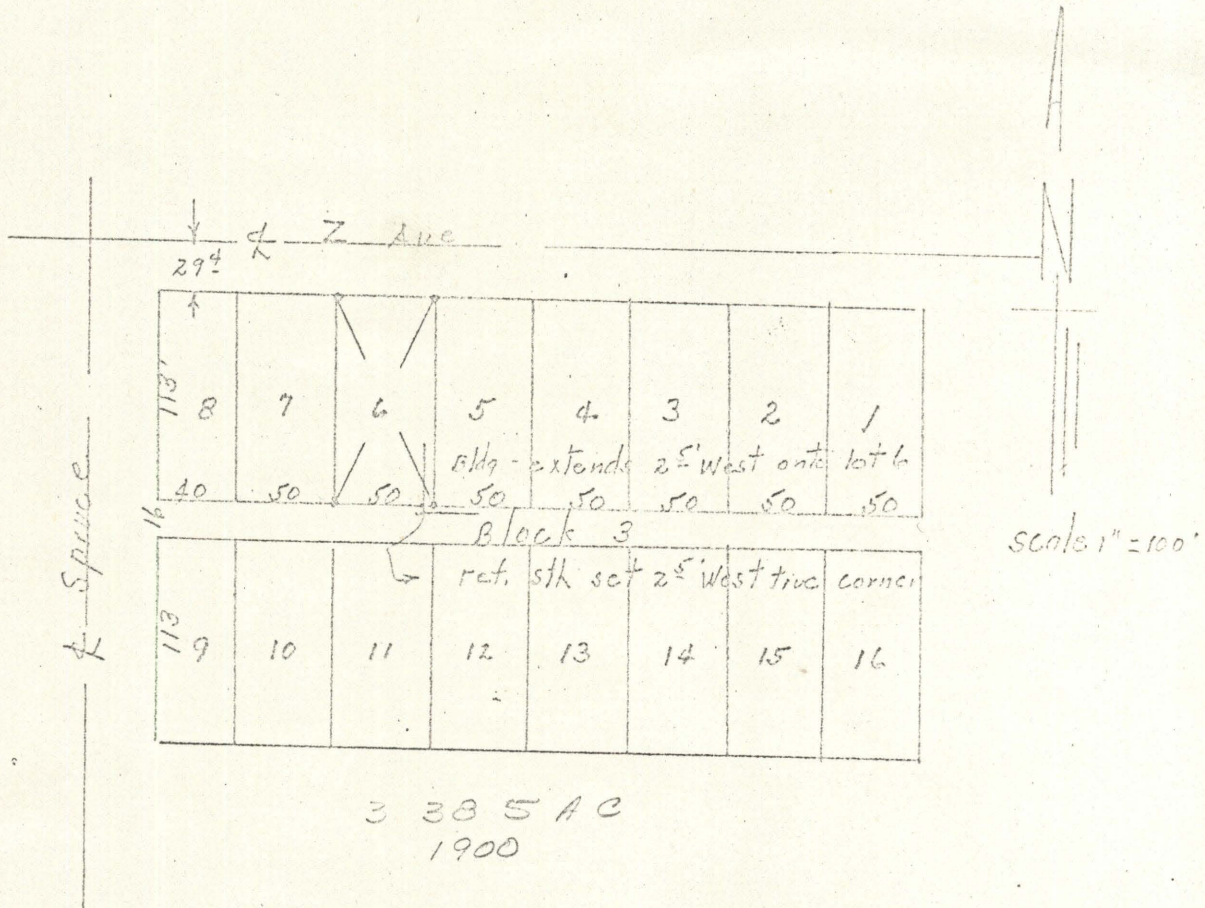

Lynden Topping
1516--U-- Ave.
La Grande, Oregon

June 12, 1968

Description; Lot 6 of Block 3 of Sugar Addition to La Grande, Oregon.

REGISTERED
OREGON
LAND SURVEYOR
James G. Vorlez
MAY 4, 1968
JAMES G. VORLEZ
381

9-69

9-69