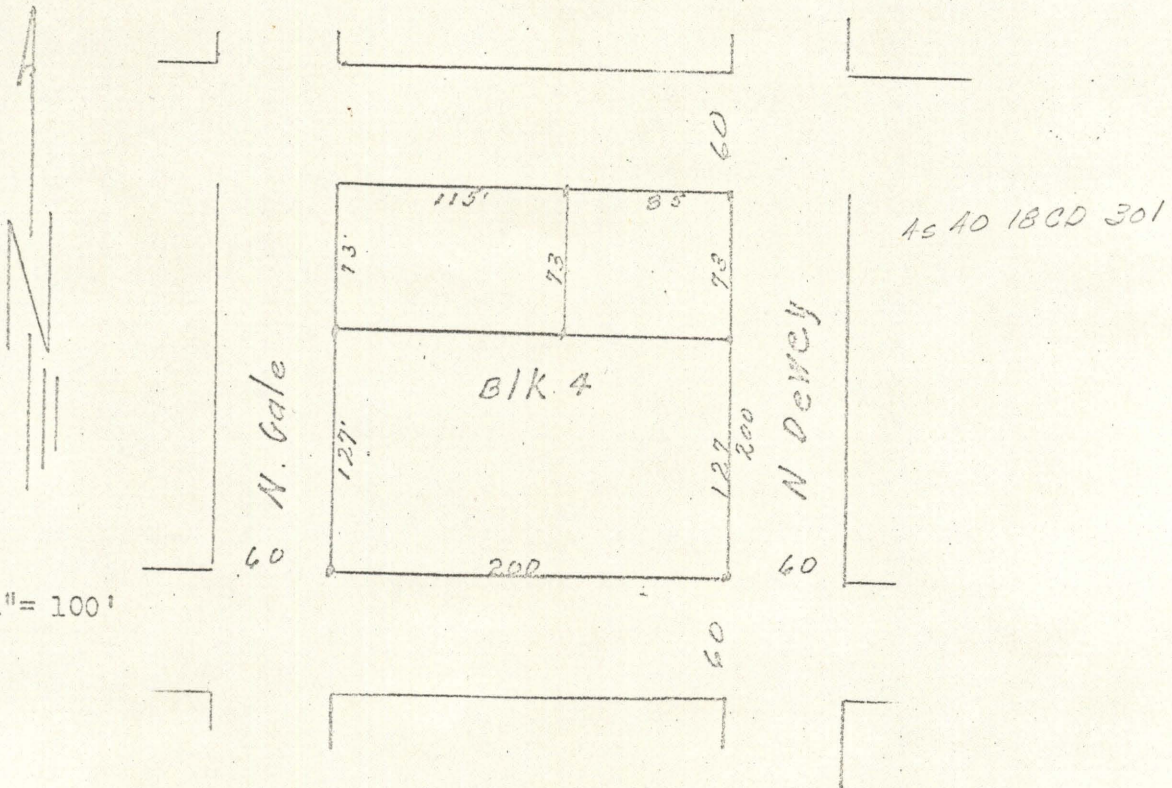

8-69

Mace J. Schram
621 N. Gale
Union, Oregon

June 20, 1968

Description; The north 73 feet of the east 85 feet of Block 4 of Swackhammer's Addition to Union, Oregon

The south 127 feet of Block 4 of Swackhammer's Addition to Union, Oregon.

scale 1" = 100'

REGISTERED
 OREGON
 AND SURVEYOR
James W. Deady
 MAY 4, 1968
 S.W. MEAD, V. FIELD
 301

8-69

8-69