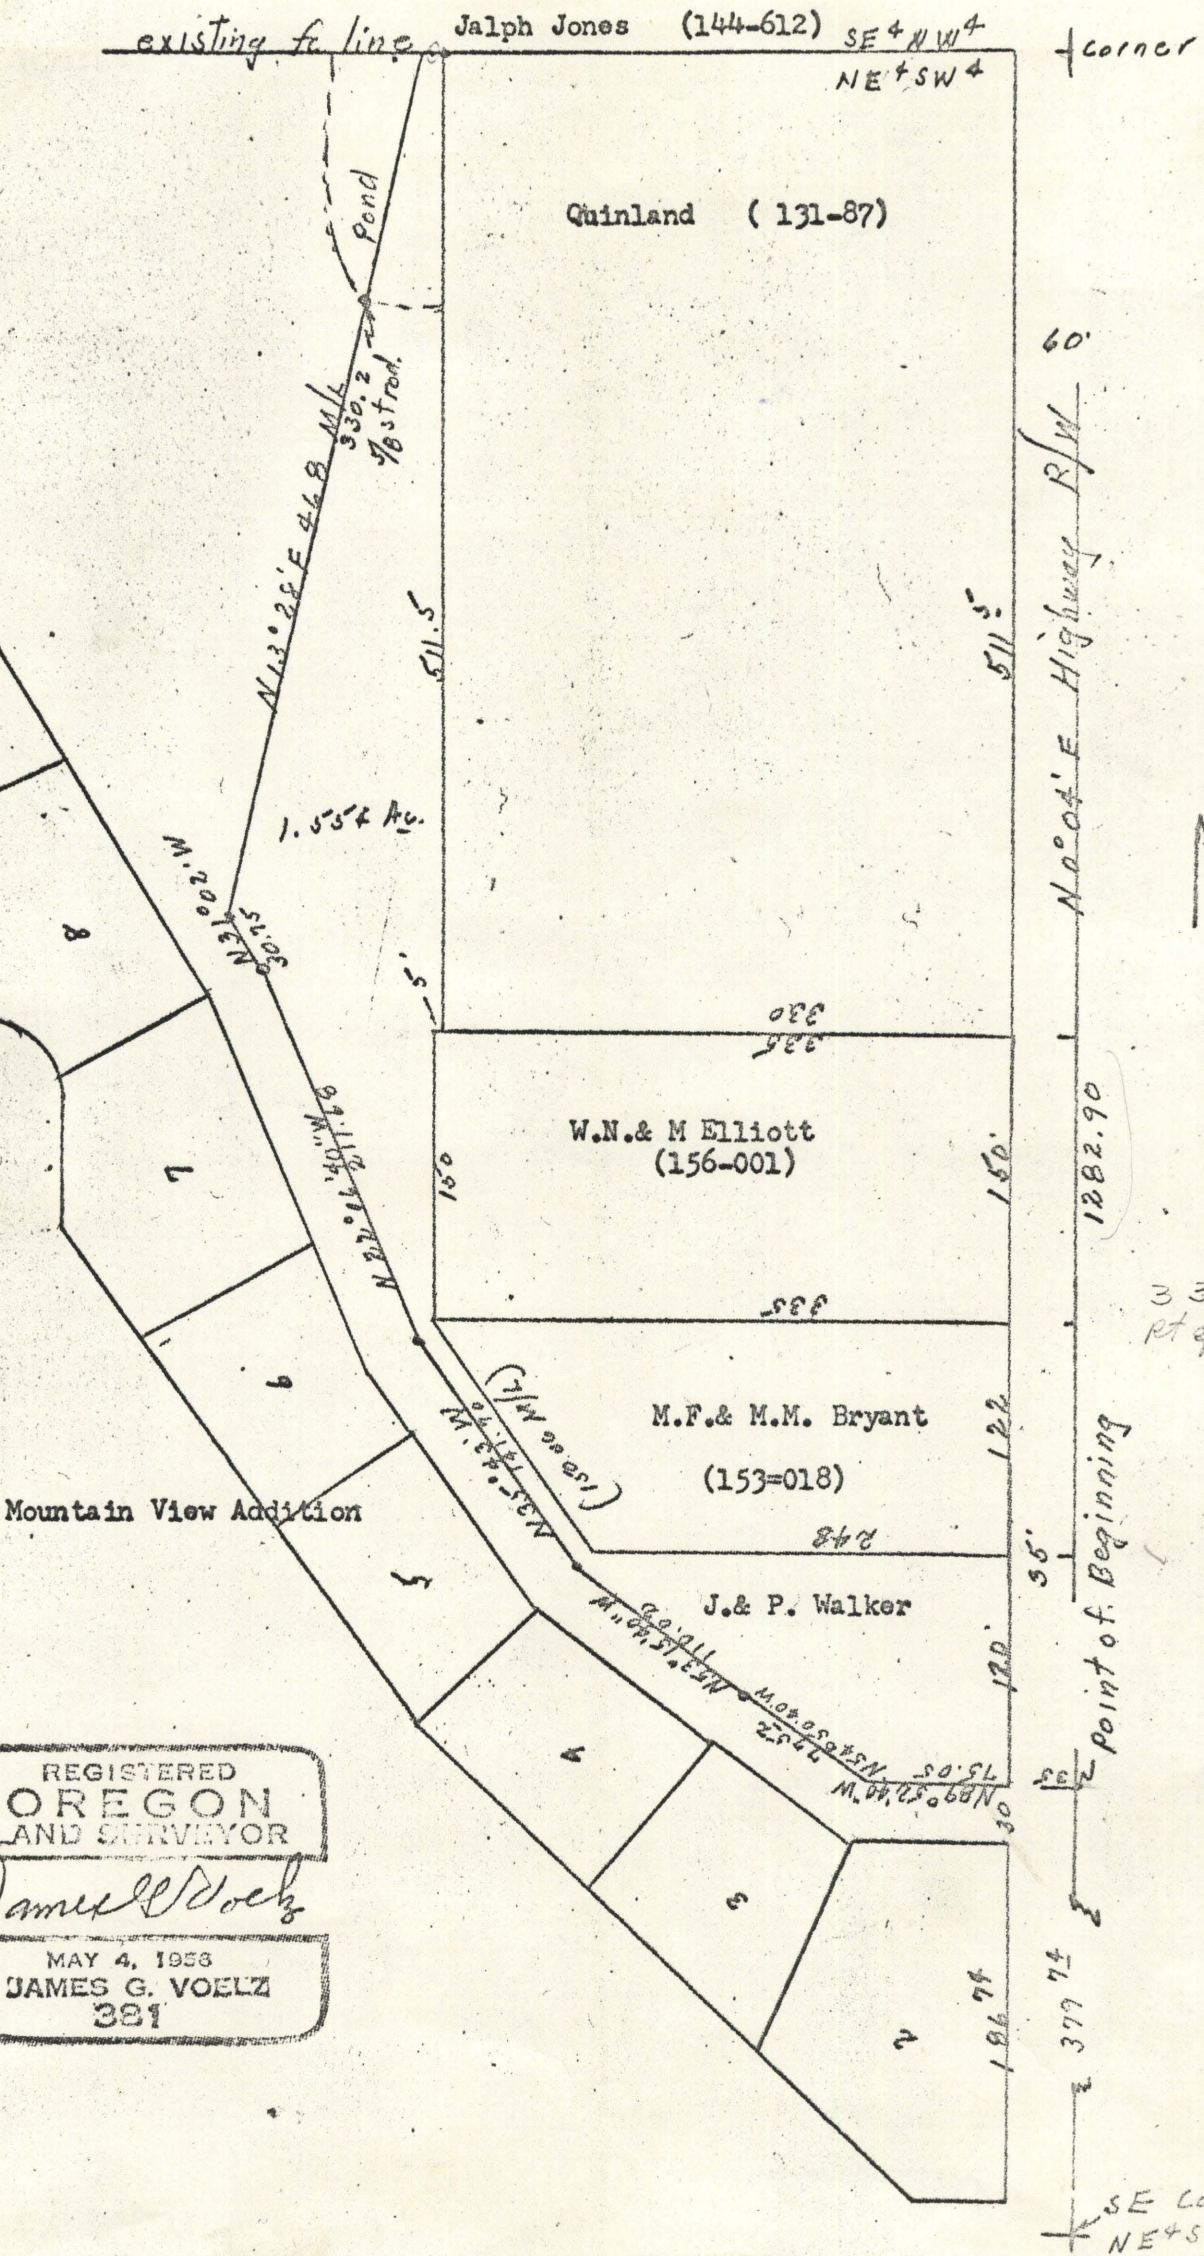

4-69

697

C. Hane

Ray White  
Island City, Oregon

Oct. 30, 1968

REGISTERED  
OREGON  
LAND SURVEYOR

*James G. Voelz*

MAY 4, 1958  
JAMES G. VOELZ  
391