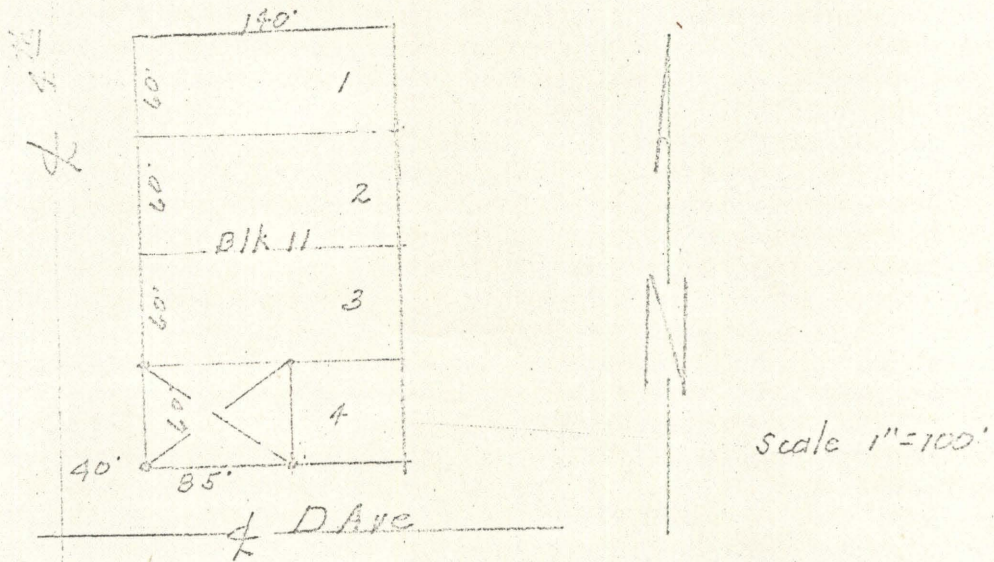

89-1E

H. W. Snell  
1001 "D" Avenue  
La Grande, Oregon

April 14, 1968

Description: The west 85 feet of Lot 4 of  
Block 11 of Chaplin's Addition  
to La Grande, Oregon.

3 38 80B 5501