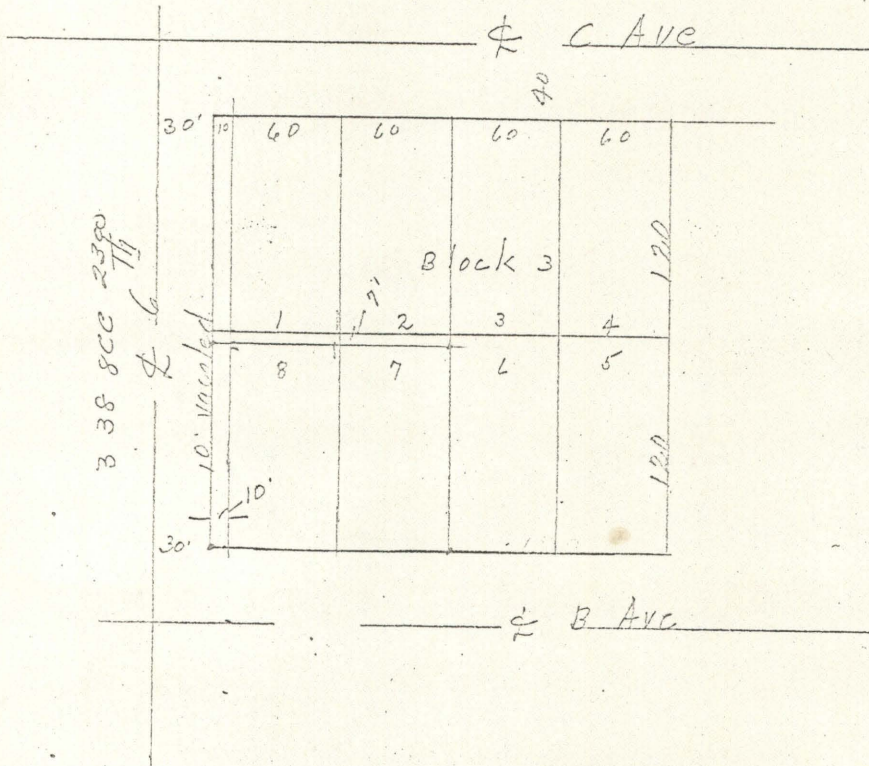

25-68

Gene Becker  
201 6th St.  
La Grande, Oregon

Feb 28, 1968

Description:

Lots 7 and 8 of Block 3 of Chaplin's Addition to La Grande, Oregon.  
EXCEPTING therefrom the north 7 feet of said lots.

scale 1"=100'