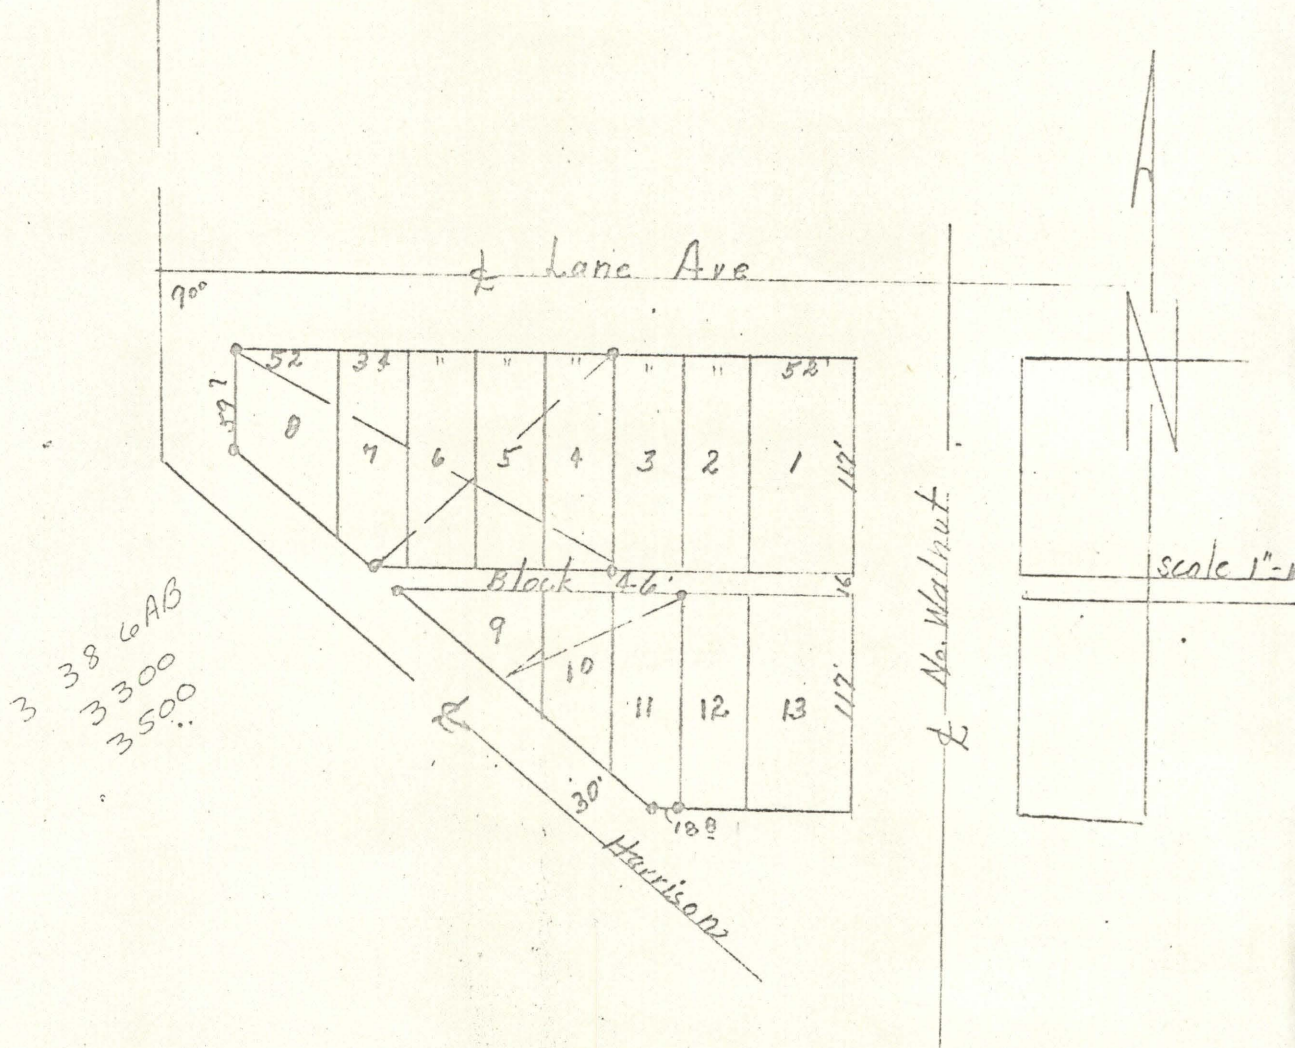

89-42

Ken Moody  
Rt. #1 Box 14  
La Grande, Oregon

March 16, 1968

Description;  
Lots 4, 5, 6, 7, 8, 9, 10, and 11 of Block 46 of Riverside Addition to  
La Grande, Oregon.

3 38 6AB  
3 300  
3 500

REGISTERED  
OREGON  
LAND SURVEYOR

*James G. Voelz*

MAY 4, 1956  
JAMES G. VOELZ  
381