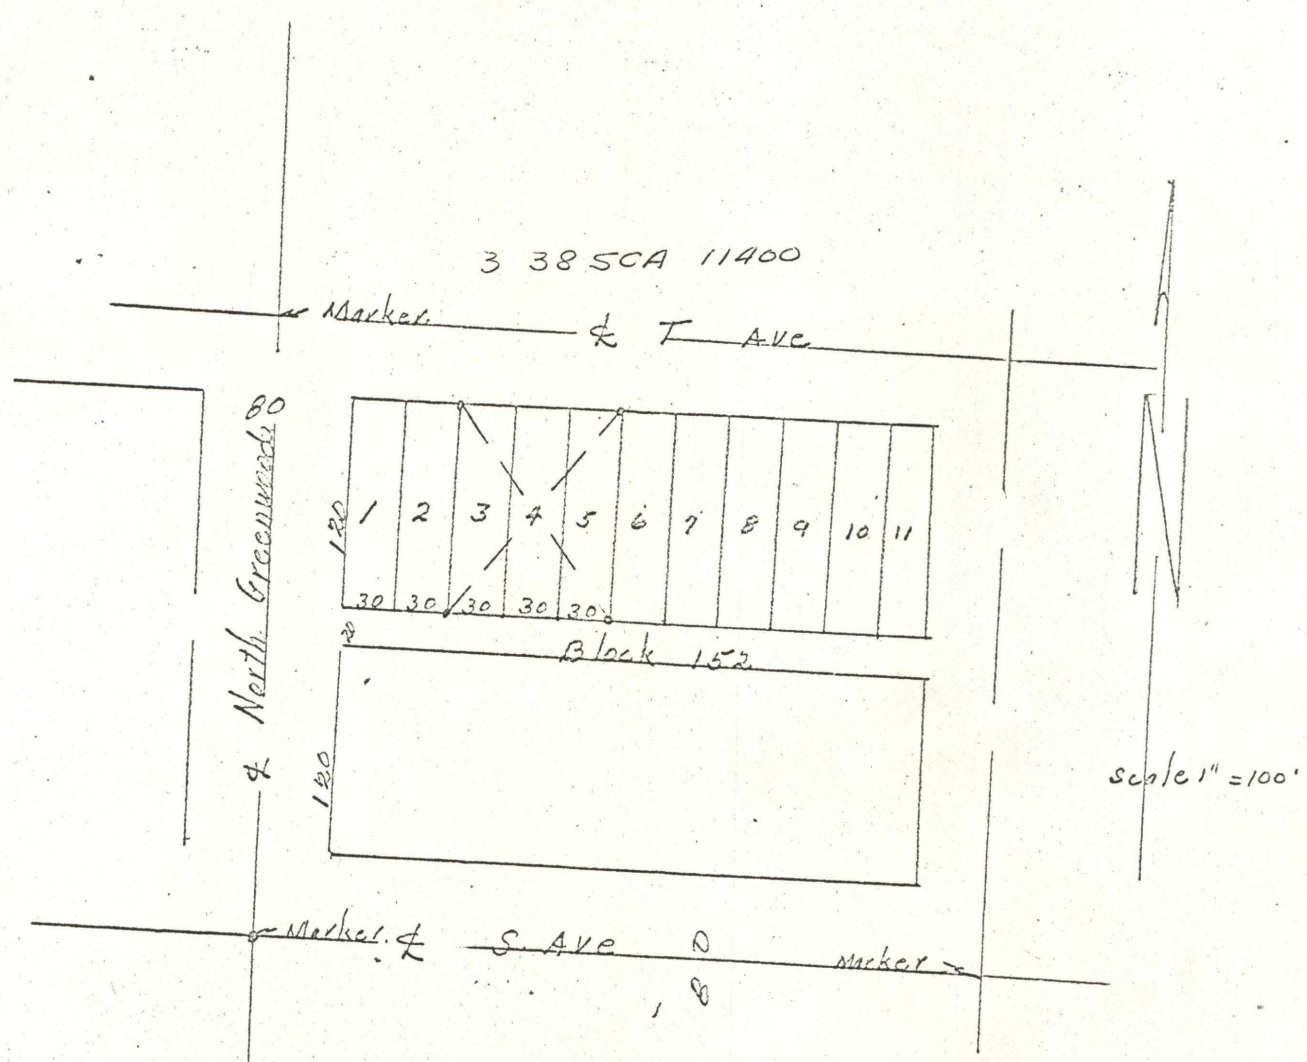

89-61

89-61

Teddy M. & Beverly K. Clausen  
1508 T, Avenue  
La Grande, Oregon

Feb. 25, 1968

Description: Lots 3, 4, & 5 of Block 152 of Chaplin's Addition  
to La Grande, Oregon.

REGISTERED  
OREGON  
LAND SURVEYOR

*James G. Voelz*

MAY 4, 1955  
JAMES G. VOELZ  
381

252  
23  
229