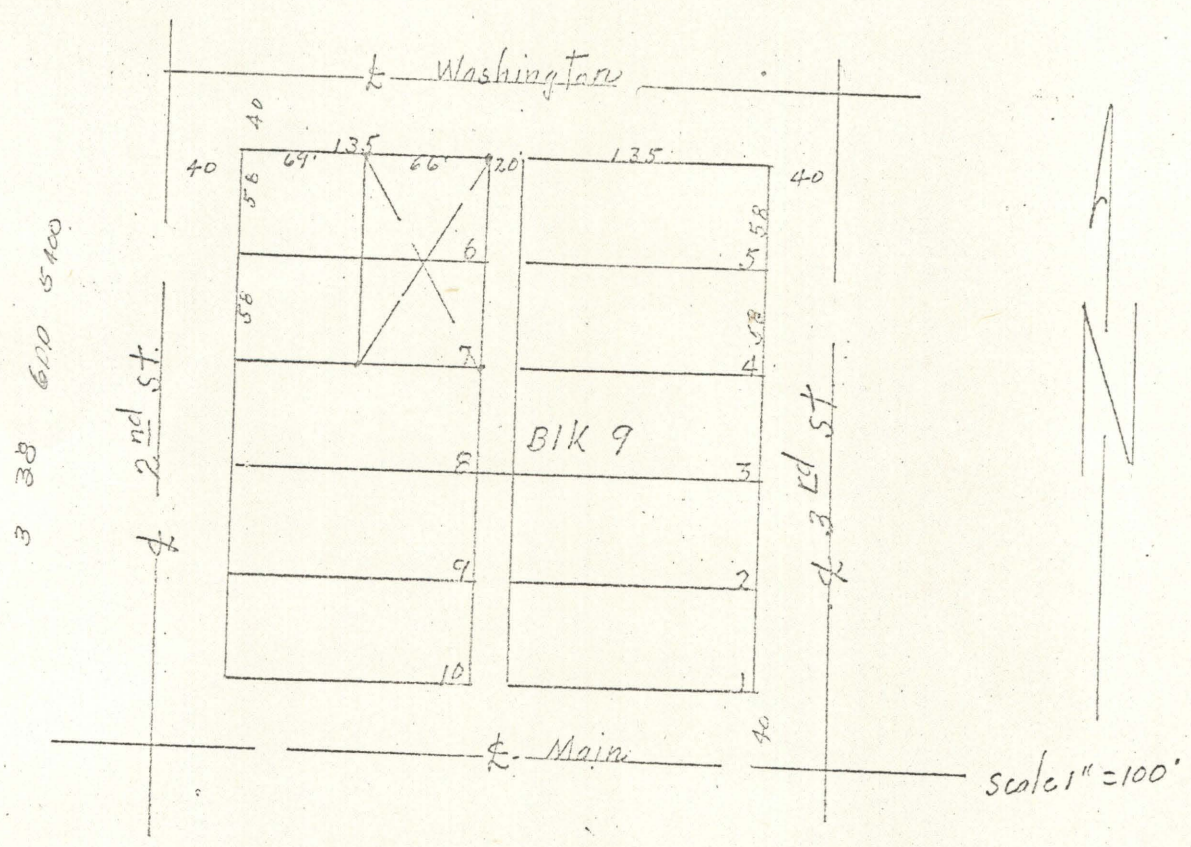

89-81

89-81

89-81

Guy Pebley
804 Washington Ave.
La Grande, Oregon

Feb 26, 1968

Description;

The east 66 feet of lots 6 and 7 of Block 9 of Grandy's
Addition to La Grande, Oregon.

REGISTERED
OREGON
 LAND SURVEYOR