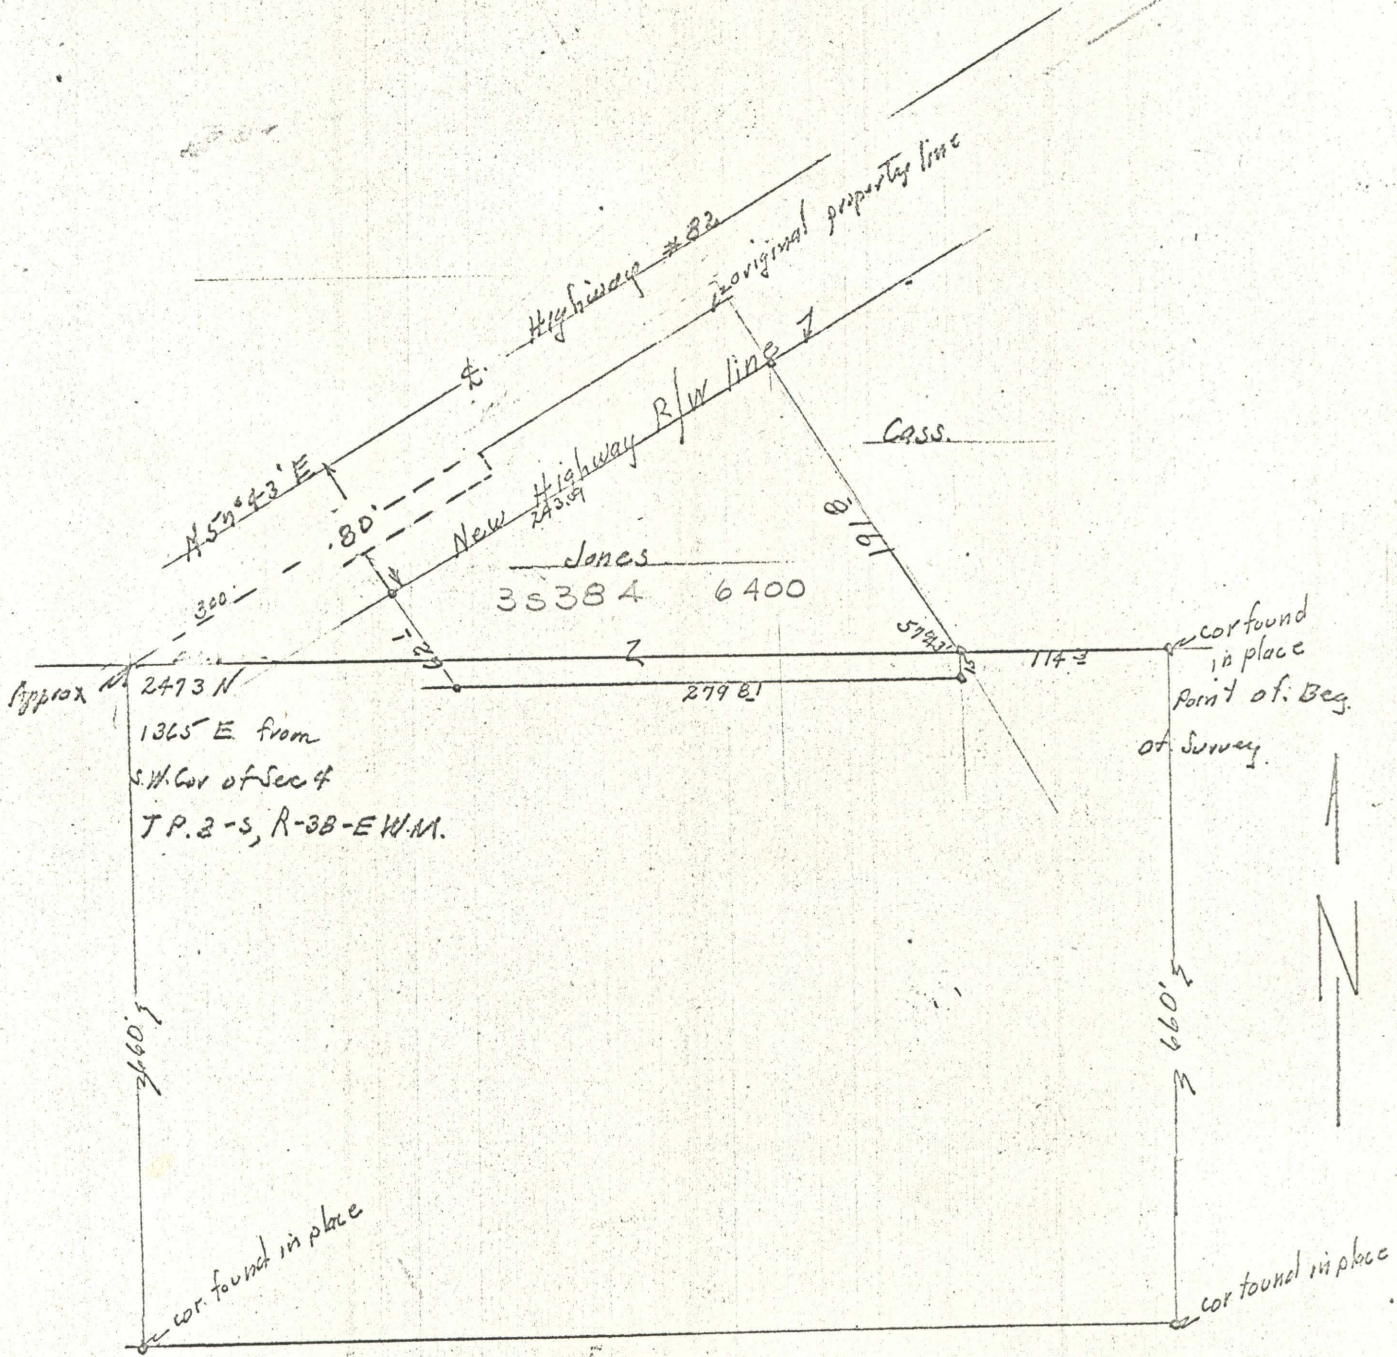

23-67

23-67

Ralph Jones
Island City Highway
La Grande, Oregon

March 14, 1967

REGISTERED
OREGON
LAND SURVEYOR

James G. Voelz
MAY 4, 1953
JAMES G. VOELZ
381