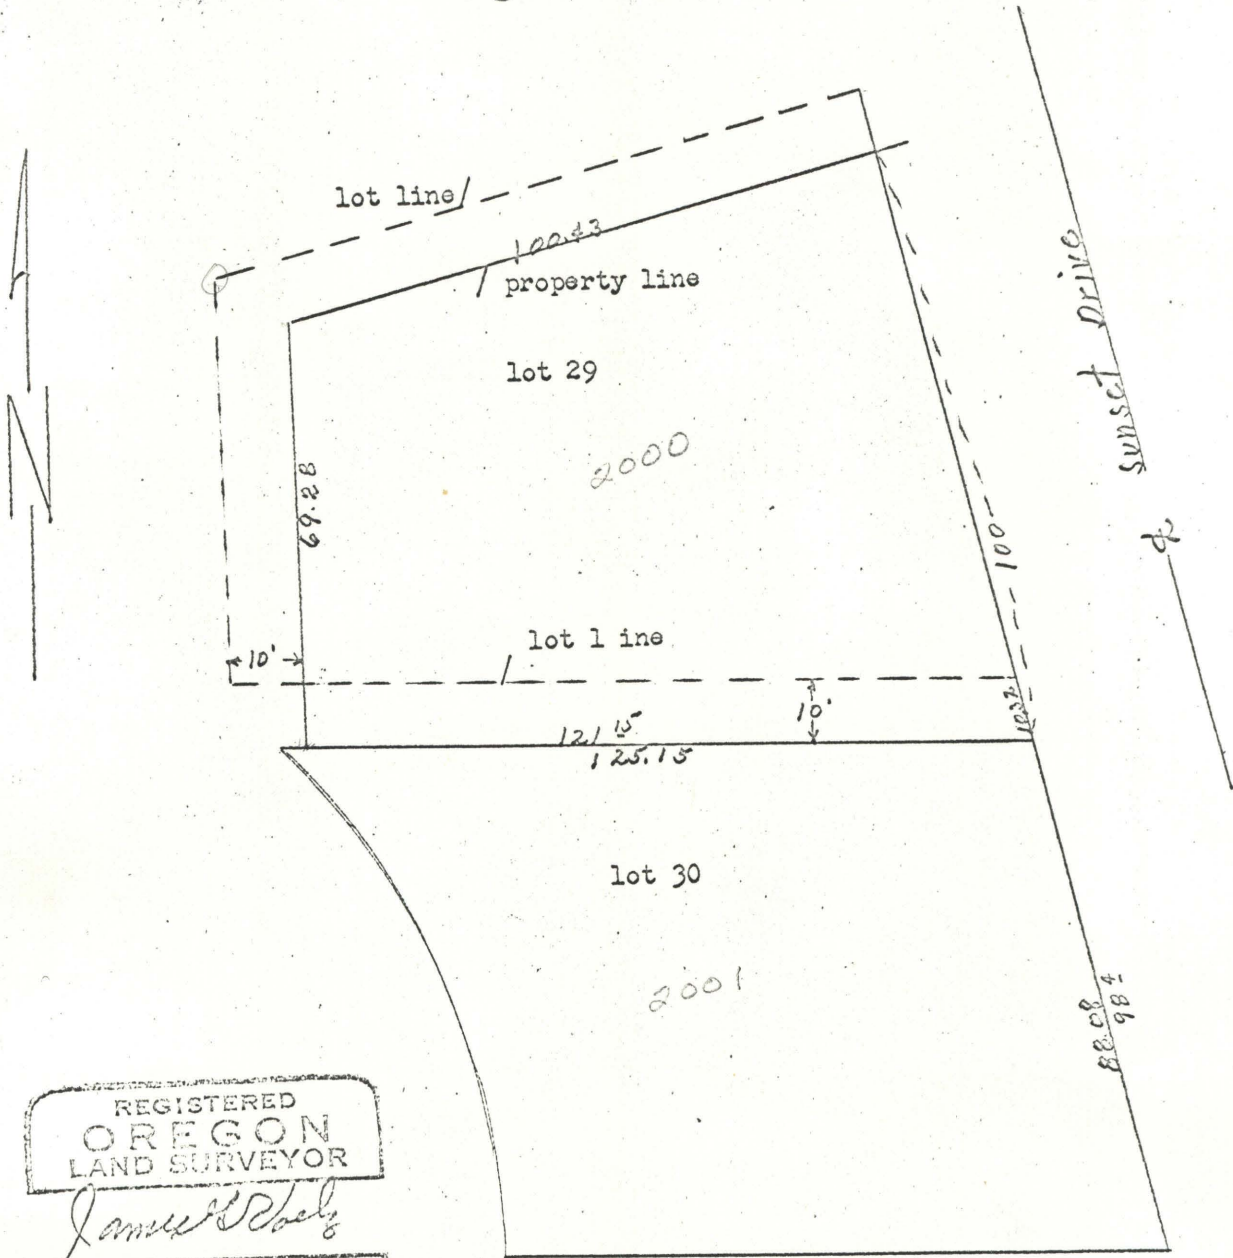

15-67

19-51

Terry Lincoln
604 Sunset Drive
La Grande, Oregon

Date, April 2, 1967

Description; The north 10 feet of lot 30 and lot 29 except the north and west 10 ft. ; of Modelaire Heights Addition to La Grande, Oregon.

35 38 7DB

REGISTERED
OREGON
LAND SURVEYOR

James G. Voelz

MAY 4, 1959
JAMES G. VOELZ
381