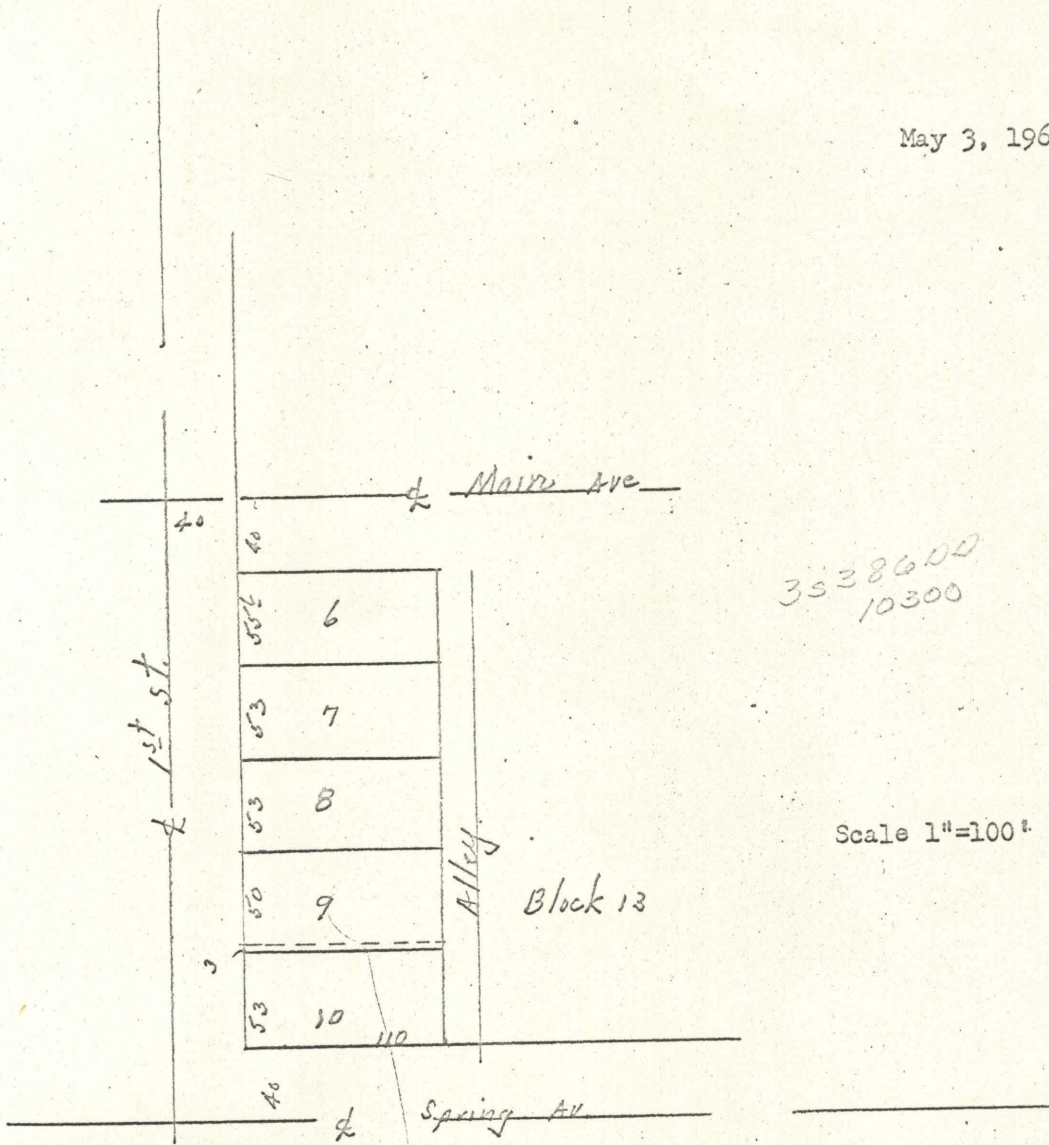

11-67

29-11

Golda Murray
1703 First
La Grande, Oregon

May 3, 1967

Description; The north 50 ft. of Lot 9 of Block 13
of Grandy(s Addition to La Grande, Oregon

REGISTERED
OREGON
LAND SURVEYOR

James G. Voelz

MAY 2, 1966
JAMES G. VOELZ
391