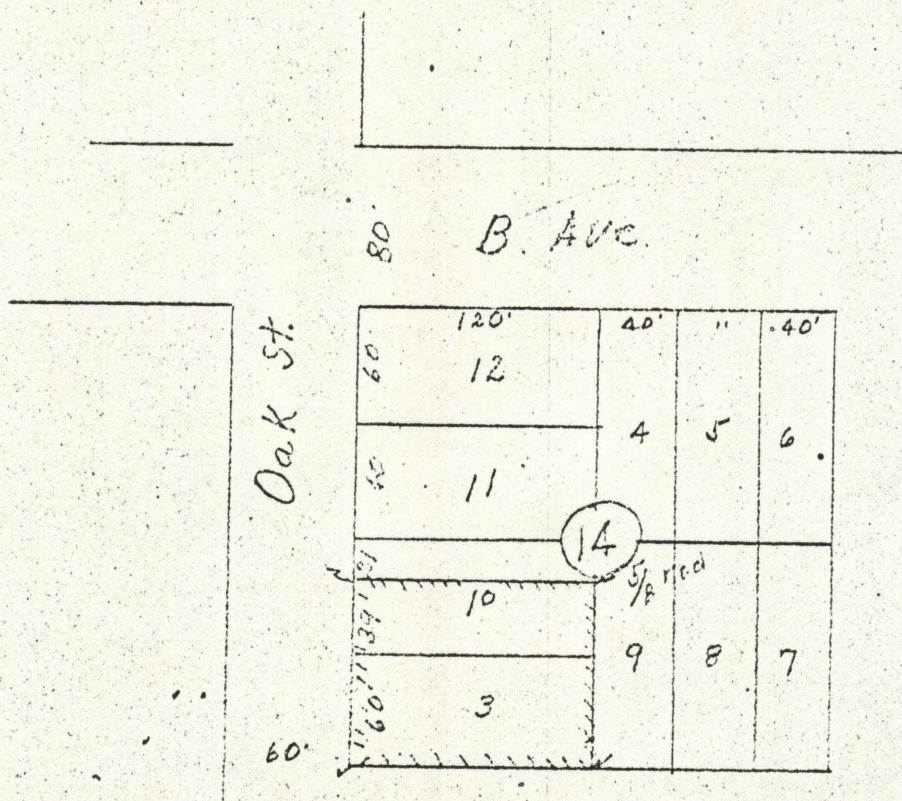

Alex Shaw
501 A St.
La Grande, Oregon

May 18, 1966

Description;
Lot 3 and south 39 feet of lot 10 of Block 14 of Arnold's Addition to
La Grande, Oregon.

REGISTERED
OREGON
LAND SURVEYOR
James G. Voelz
MAY 4, 1959
DAMES & MOELLER
391

32-1966

32-66

32-66