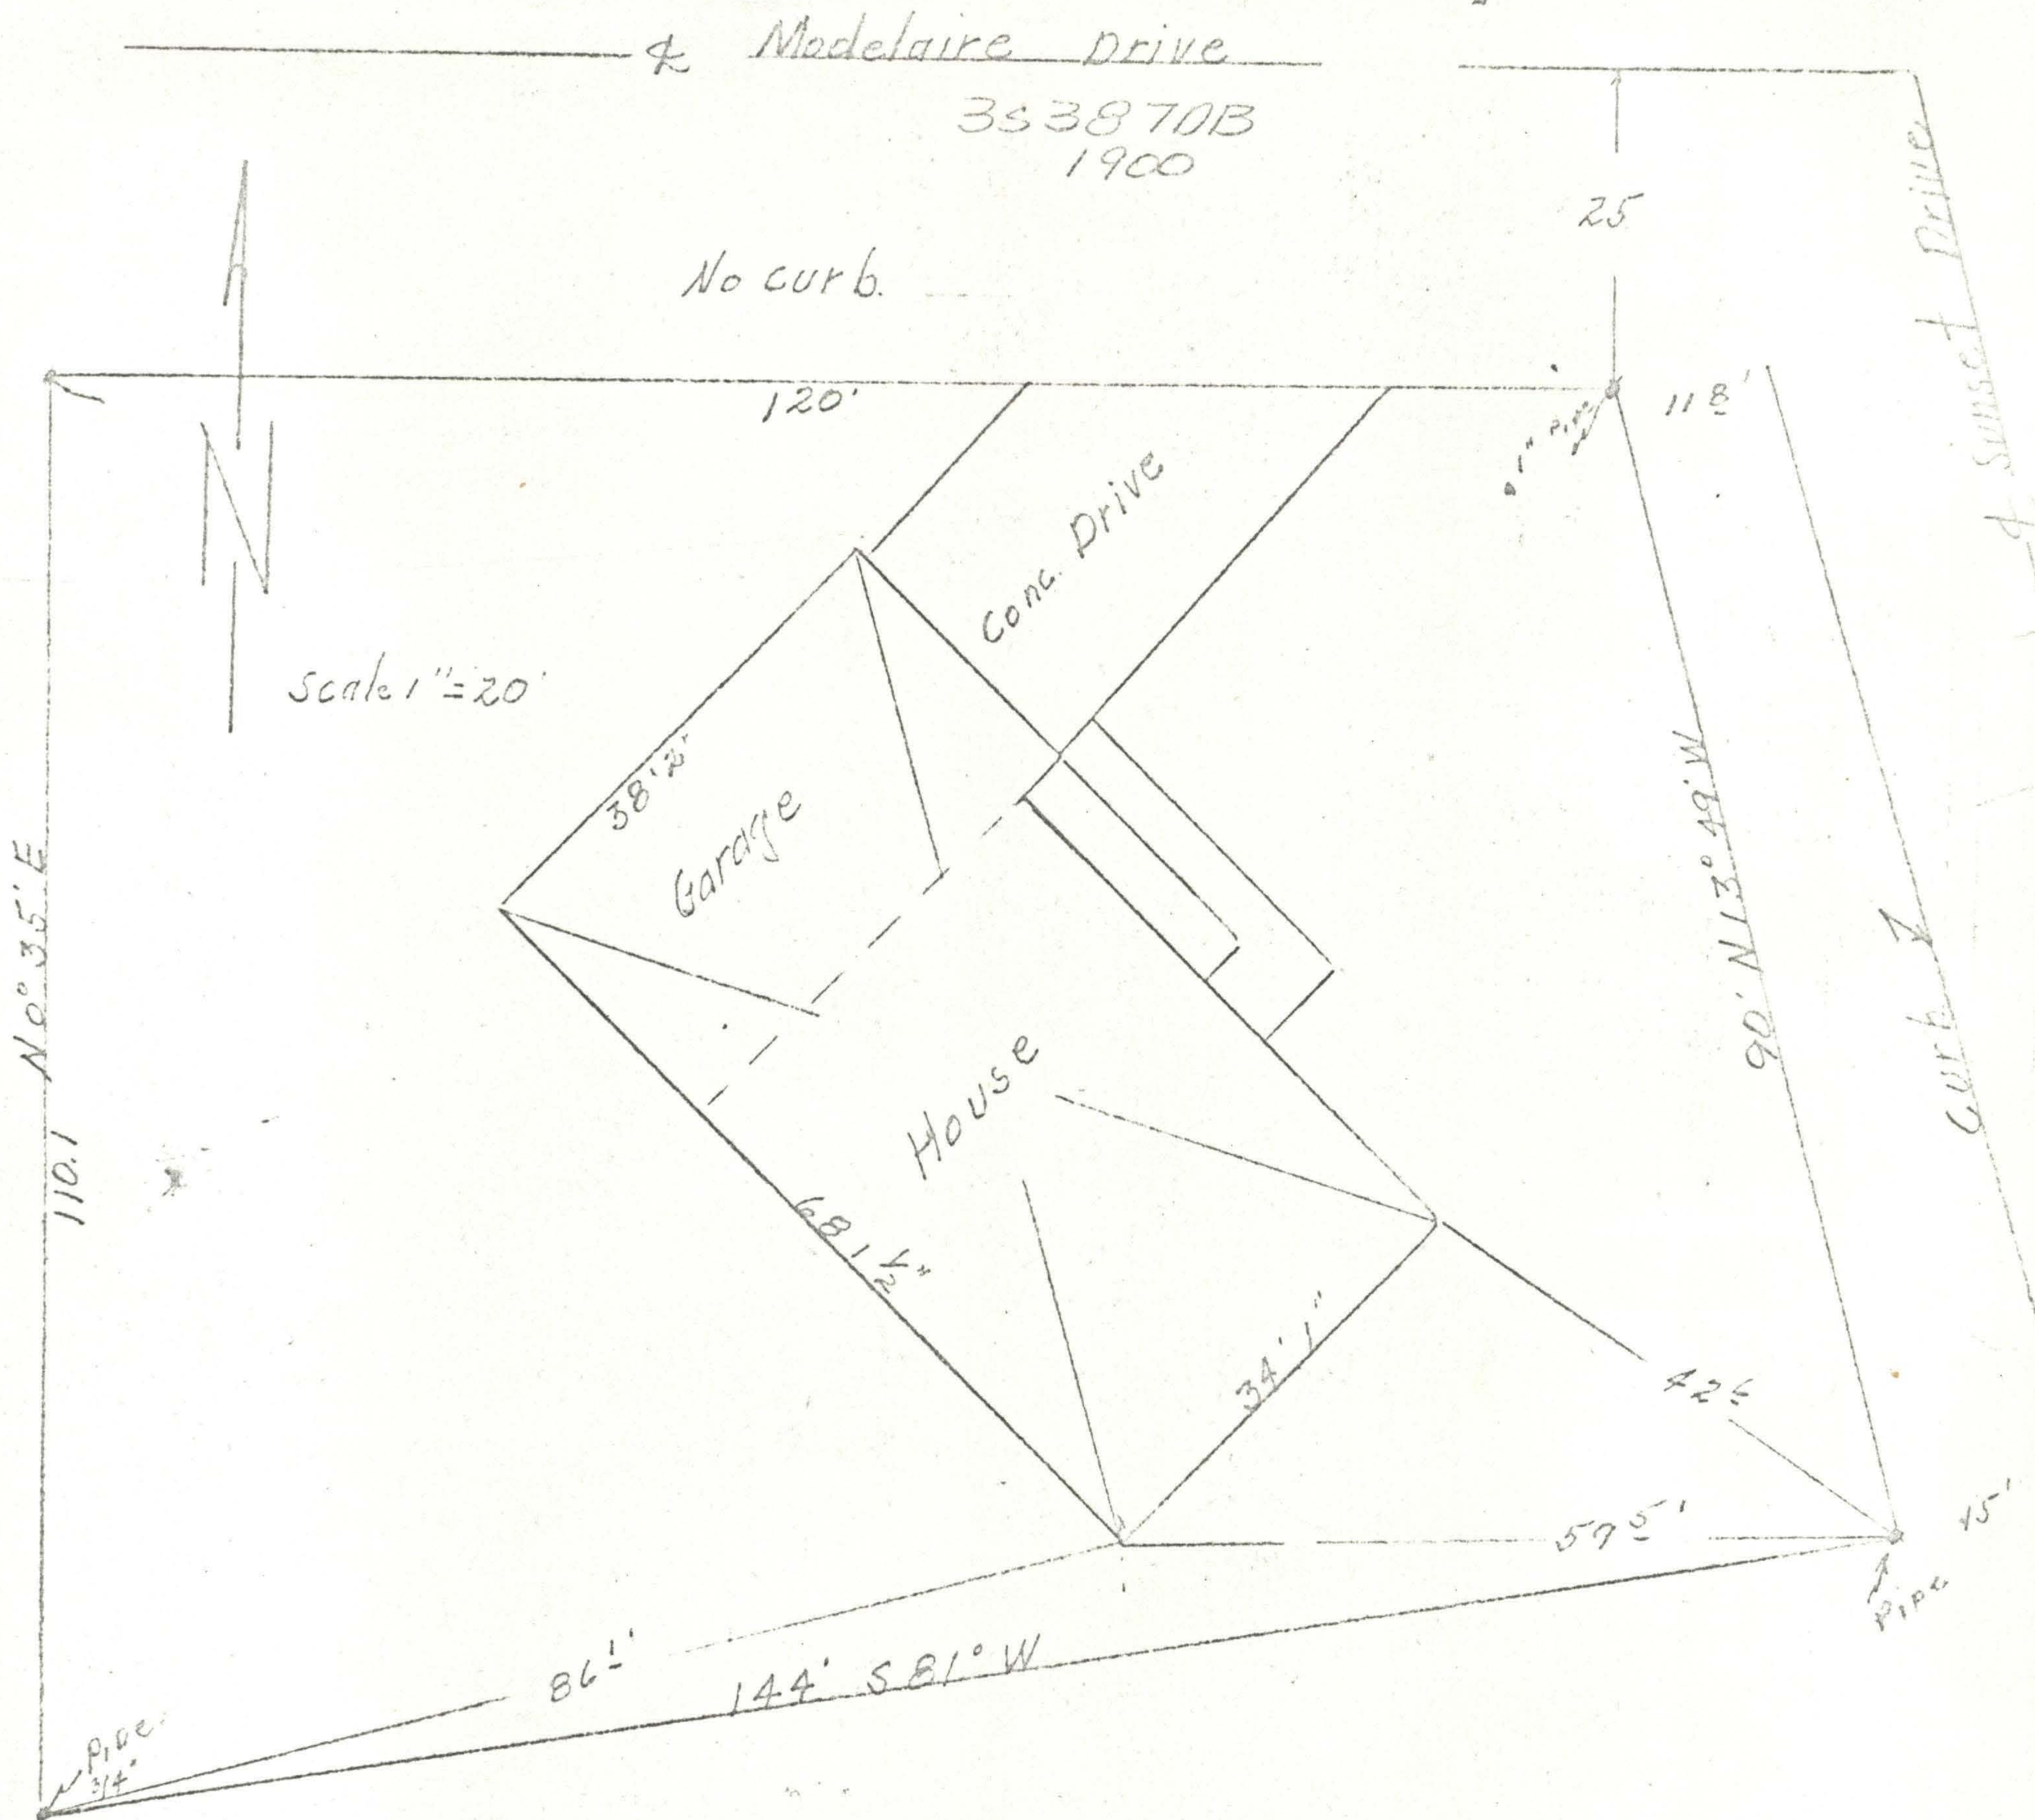

43-65

Survey for
Ralph G. Peinecke
Sunset Drive
La Grande, Oregon

Date Oct. 7, 1965

Description; Lot 31 of Modelaire Heights Addition to La Grande, Oregon

I certify there are no encroachments onto or off of described property as shown.

REGISTERED
OREGON
LAND SURVEYOR

James G. Voelz
MAY 4, 1950
JAMES G. VOELZ
381

43-65

43-65