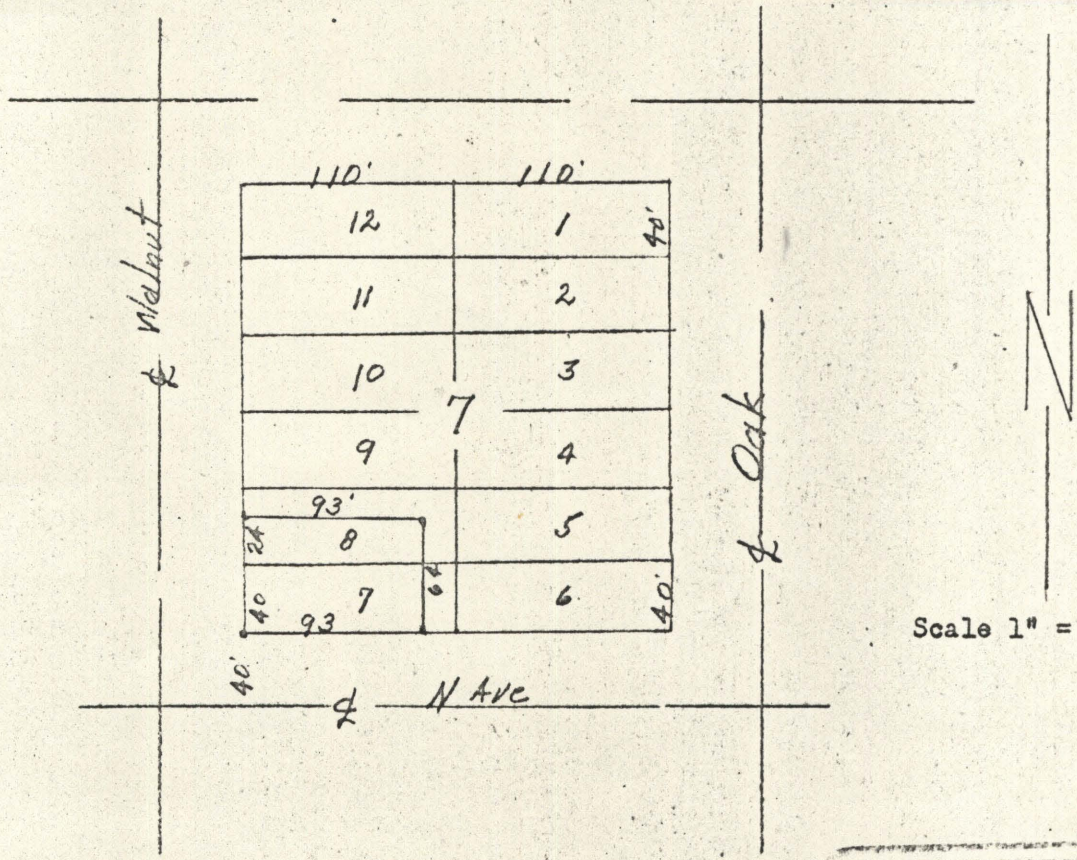

40-65
V

40-65

Survey for
Mrs. Mary Hermann
1403 Walnut St.
La Grande, Oregon

35387AB
4501

Oct. 16, 1965

Description: The west 93 ft. of Lot 7 and the south 24 ft. of west 93 ft. of Lot 6 of Block 7 of Wisdom's Addition to La Grande, Oregon.

Scale 1" = 100'

REGISTERED
OREGON
LAND SURVEYOR
James G. Volle
MAY 6, 1965
JAMES G. VOLLE
281