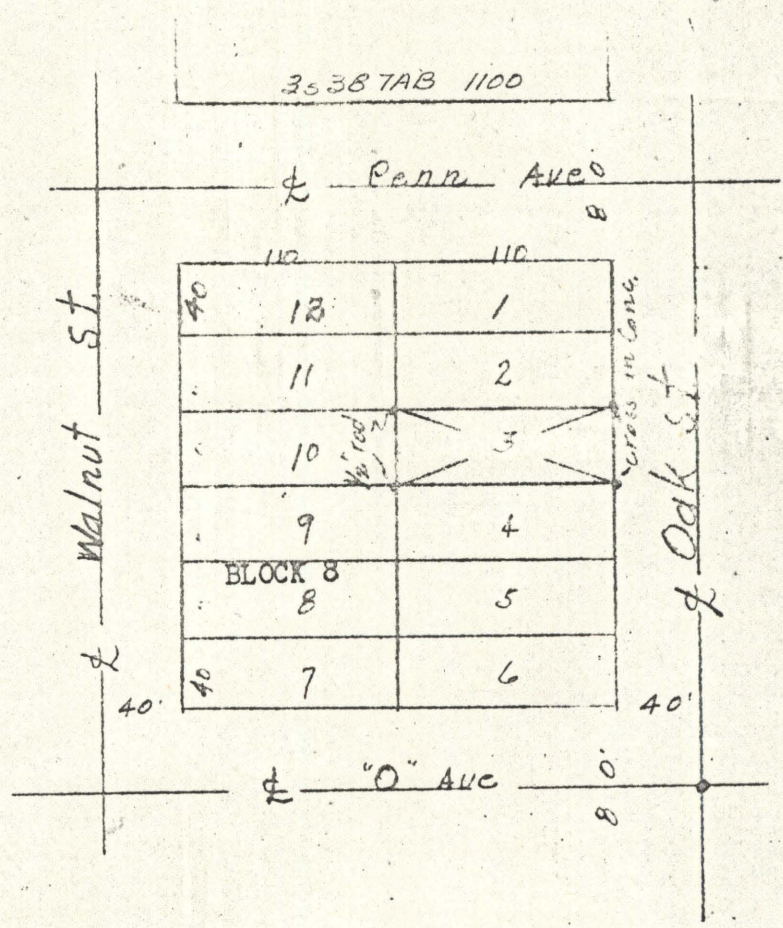

16-65
C. House

59-91

Survey for
Lina Gietlhuber
1508 Oak St.
La Grande, Oregon

Date July 14, 1965

Description: Lot #3 of Block 8 of Wisdom's Addition
to La Grande, Oregon.

Scale 1" = 100'

REGISTERED
OREGON
LAND SURVEYOR