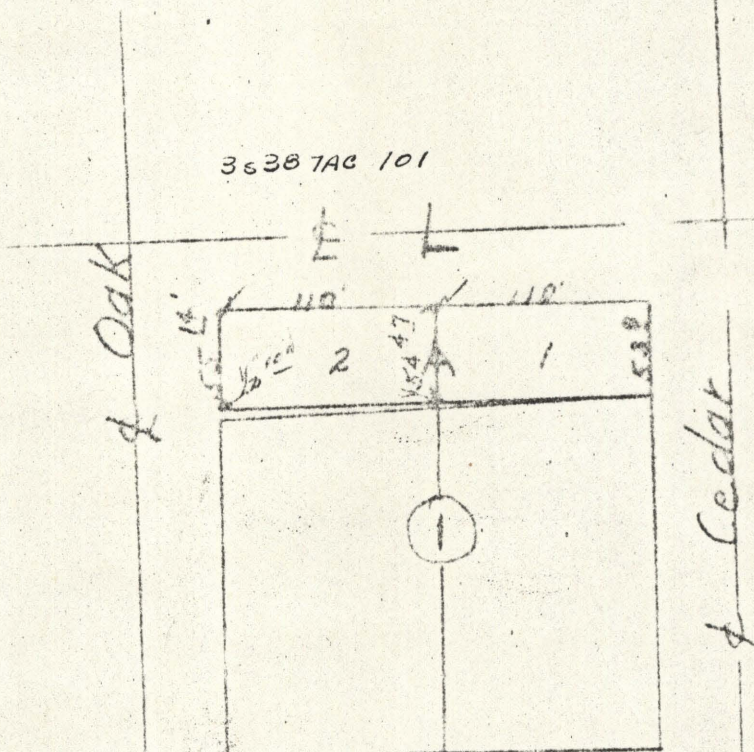

65-9  
9-65

59-6

Survey for  
Philip C Graue  
501 M Ave.  
La Grande, Oregon

Date June 21, 1965

Description:  
All of lot 2 of Block A of Wisdom's Addition to La Grande, Oregon.

REGISTERED  
OREGON  
LAND SURVEYOR