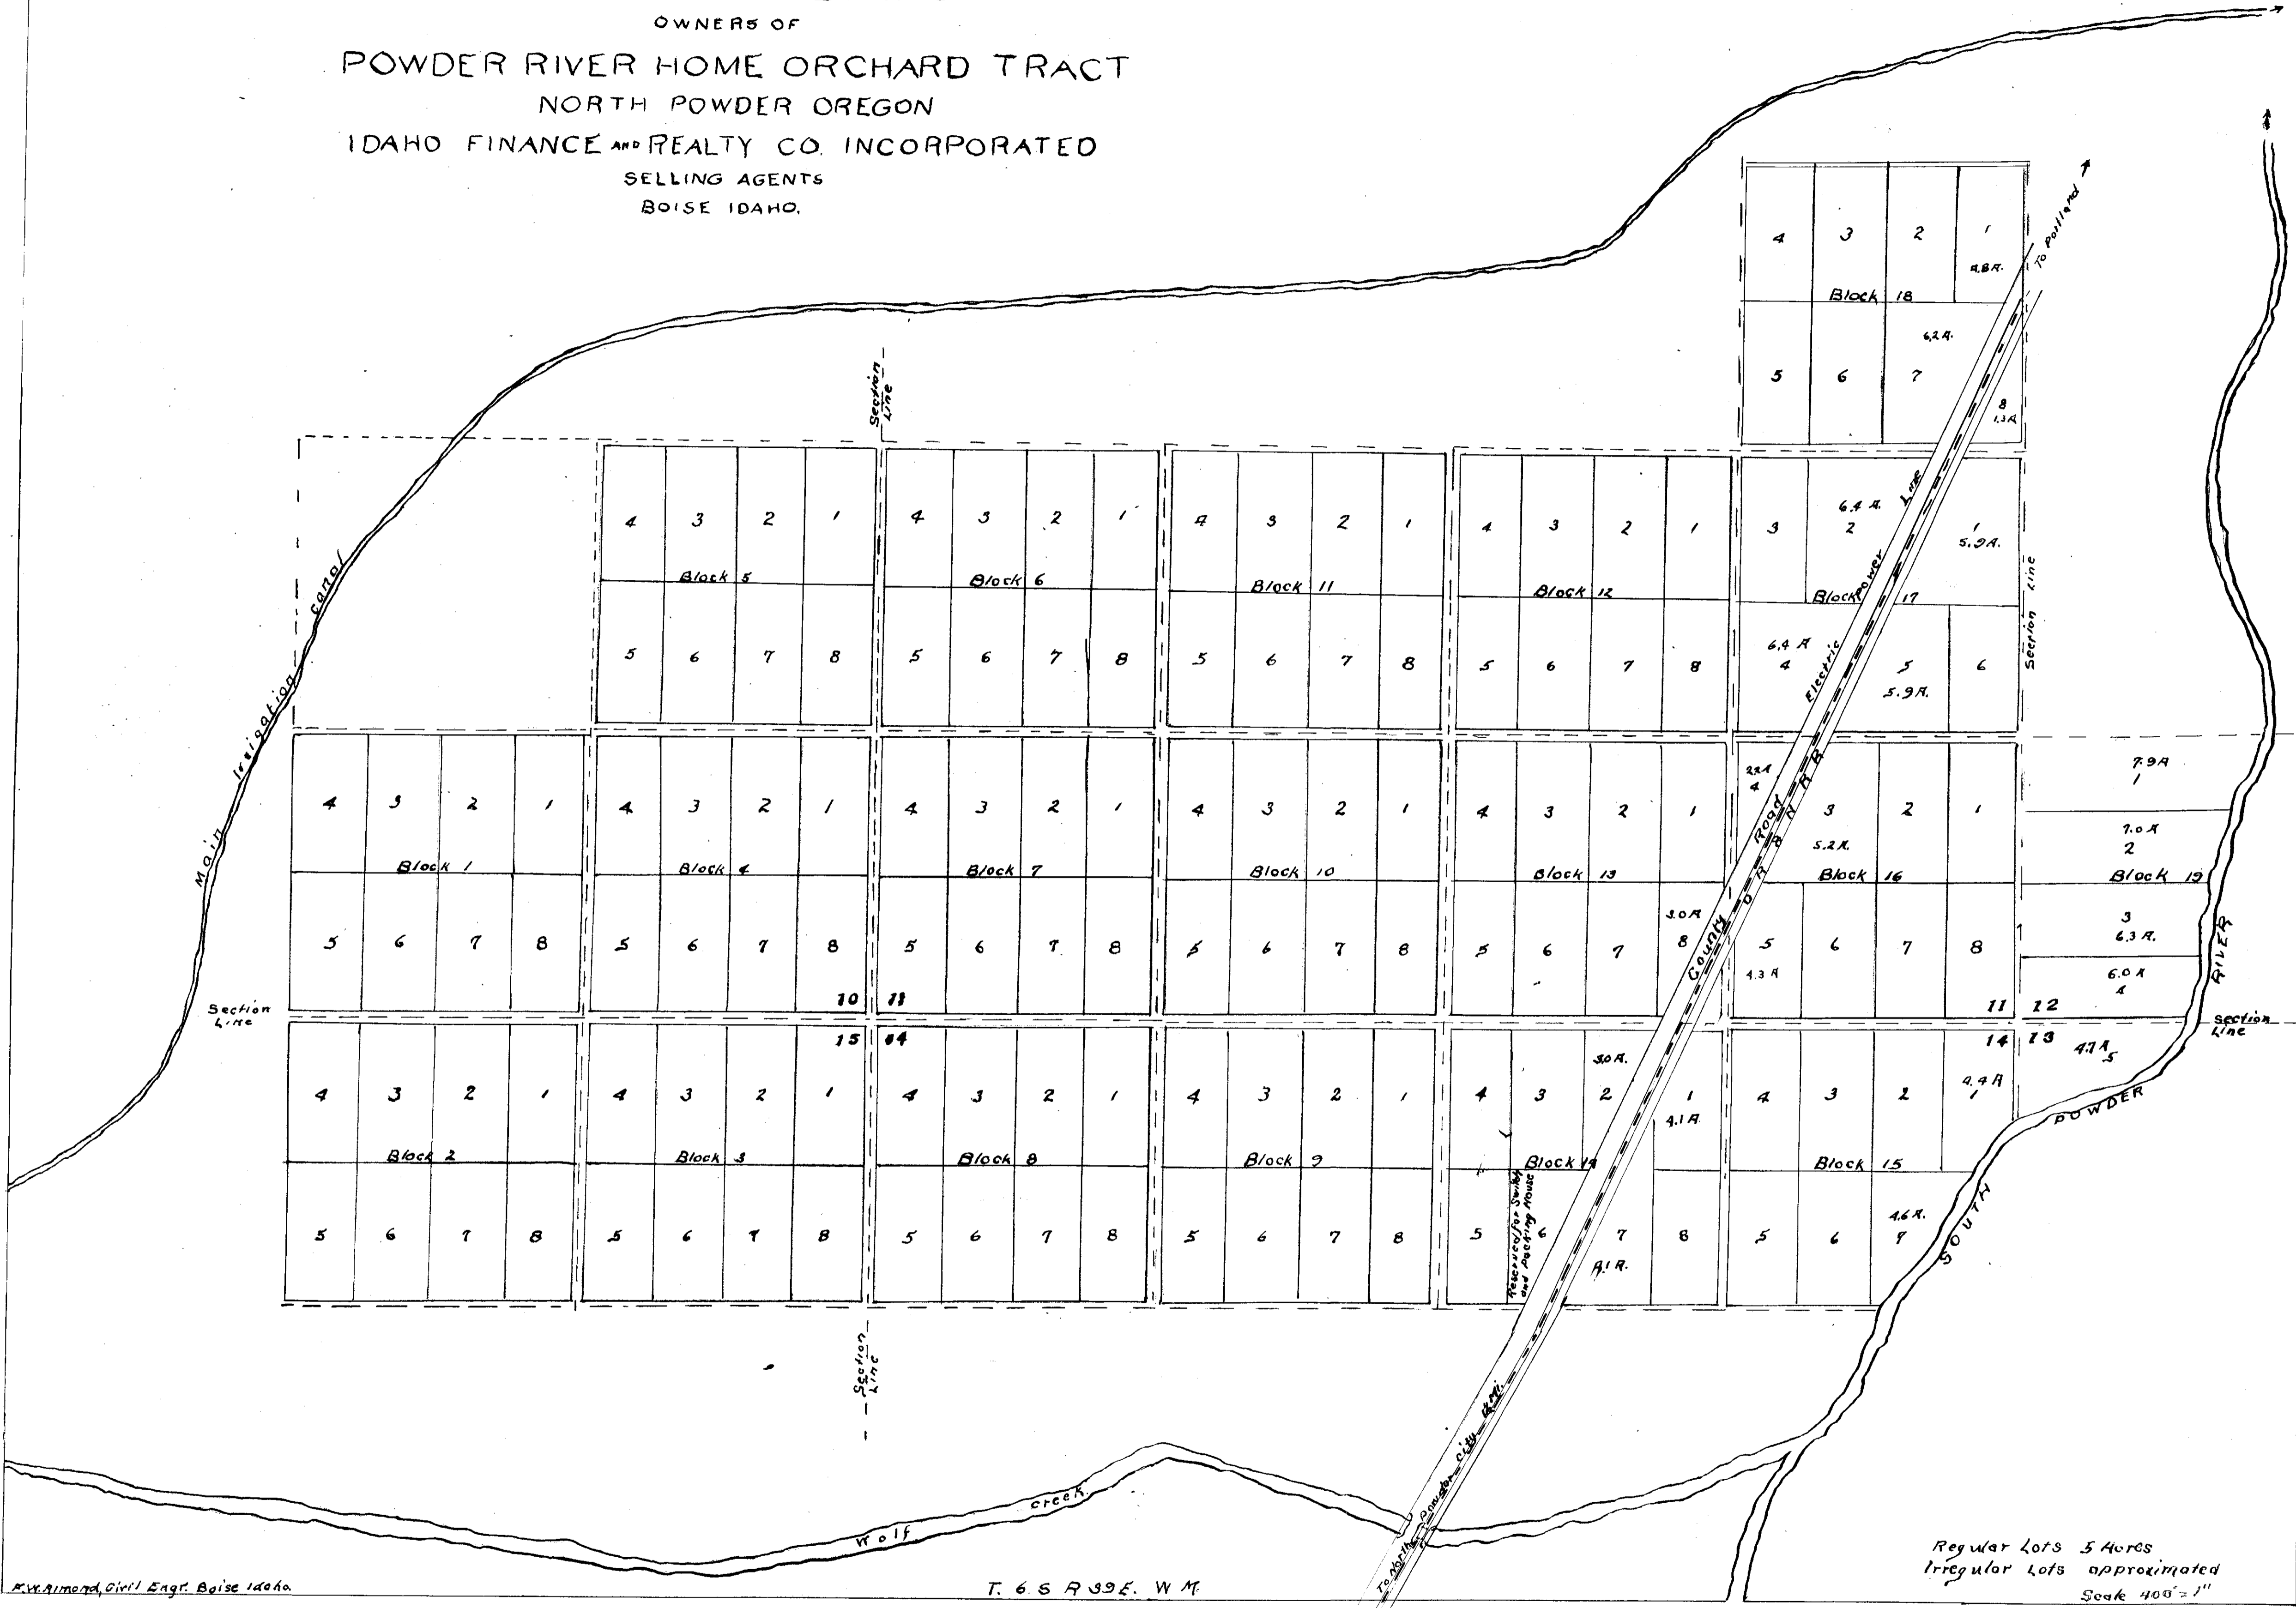

L.S. KELSEY AND MILES LEE
 OWNERS OF
 POWDER RIVER HOME ORCHARD TRACT
 NORTH POWDER OREGON
 IDAHO FINANCE AND REALTY CO. INCORPORATED
 SELLING AGENTS
 BOISE IDAHO.

Recorded March 25, 1909. - 1:00 P.M.
 J. P. Scoop Recorder
 By Forest Swank
 Deputy